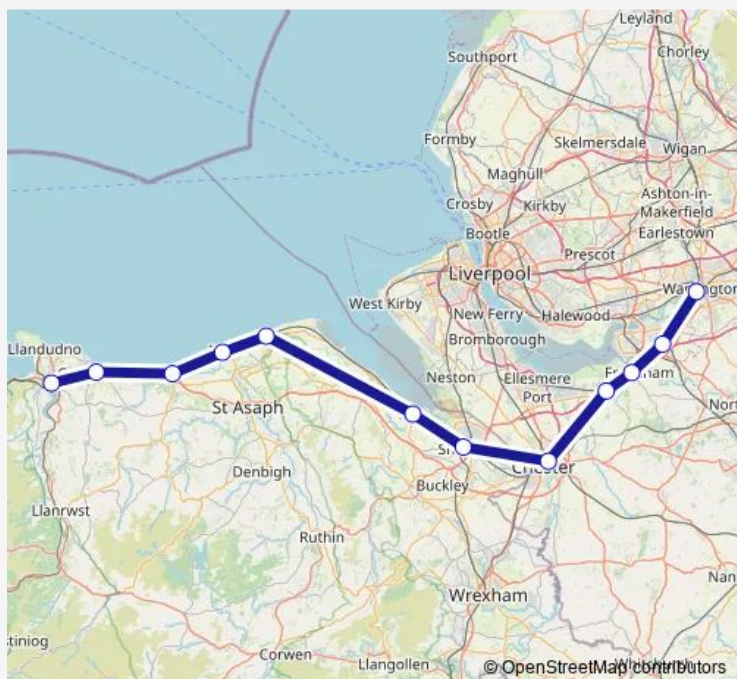

## Rail Aw:Llj->Wbq AW train service from LLJ to Wbq

[Go to website](#)

Prestatyn

Flint

Shotton

Chester

Helsby

Frodsham

Runcorn East

Warrington Bank Quay

### Route schedule

Llandudno Junction — Warrington Bank Quay

Monday	—
Tuesday	—
Wednesday	—
Thursday	—
Friday	—
Saturday	—
Sunday	10:25

### Route info

Direction: Llandudno Junction

Stops: 12

Trip Duration: 1 hour 38 min

■ Aw:Llj->Wbq — AW train service from LLJ to Wbq

Aw:Lj->Wbq Rail time schedules and route maps are available in an offline PDF at [busmaps.com](https://busmaps.com). Use the [busmaps.com](https://busmaps.com) website to see live bus times, train schedule or subway schedule, and step-by-step directions for all public transit in Flint