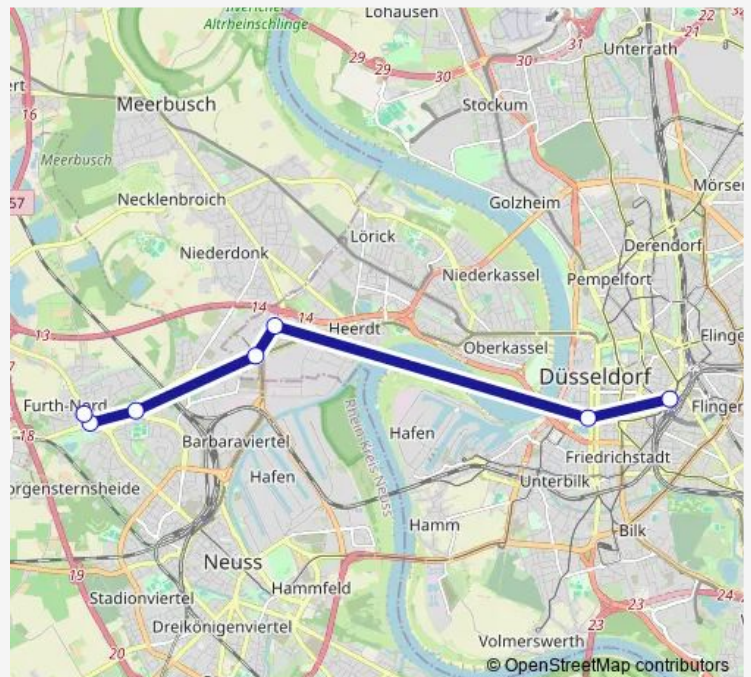

Bus SB85

[Go to website](#)

Direction

Neuss Neusserfurth — Düsseldorf Hbf

7 stops

[Open route schedule](#)

Neuss Neusserfurth

Neuss Viersener Str.

Neuss Römerstr.

D-Handweiser

D-Gewerbege. Zülpicher Str.

D-Graf-Adolf-Platz U

Düsseldorf Hbf

Route schedule

Neuss Neusserfurth — Düsseldorf Hbf

Monday 06:00-20:12

Tuesday 06:00-20:12

Wednesday 06:00-20:12

Thursday 06:00-20:12

Friday 06:00-20:12

Saturday 07:00-20:00

Sunday —

Route info

Direction: Neuss Neusserfurth

Stops: 7

Trip Duration: 0 hour 23 min

SB85

BusMaps

Direction

Düsseldorf Hbf — Neuss Neusserfurth

7 stops

[Open route schedule](#)