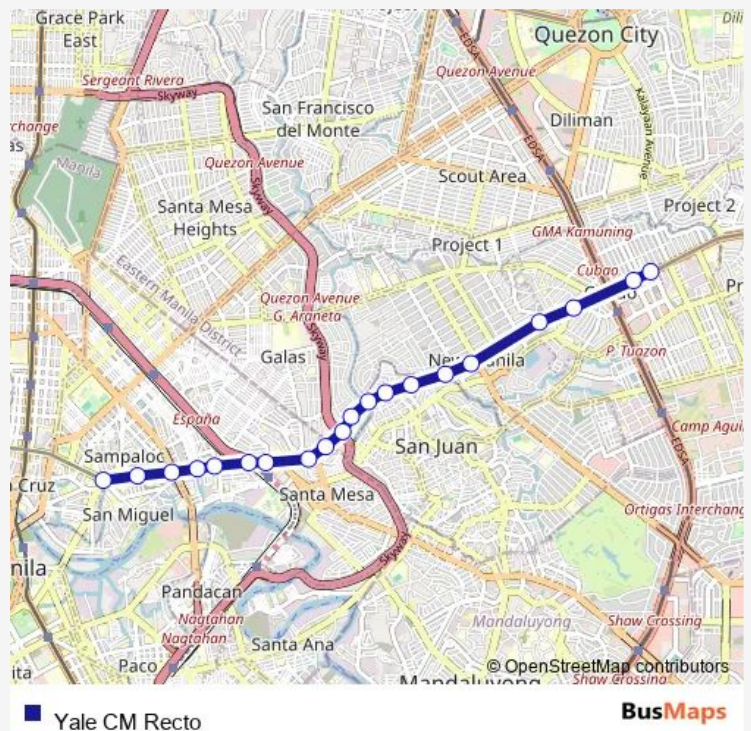

Bus Yale CM Recto

[Go to website](#)

Direction

Mendiola / Legarda Intersection, Manila — General Romulo Ave / Aurora Blvd Intersection, Quezon City, Manila

20 stops

[Open route schedule](#)

Mendiola / Legarda Intersection, Manila

LRT-2 Gilmore Station, Aurora Blvd, Quezon City, Manila

Aurora Blvd / Betty Go-Belmonte Intersection, Quezon City, Manila

Aurora Blvd / N Domingo Intersection, Quezon City, Manila

Aurora Blvd / General Aguinaldo Ave Intersection, Quezon City, Manila

Route schedule

Mendiola / Legarda Intersection, Manila — General Romulo Ave / Aurora Blvd Intersection, Quezon City, Manila

Monday 00:00

Tuesday 00:00

Wednesday 00:00

Thursday 00:00

Friday 00:00

Saturday 00:00

Sunday 00:00

Route info

Direction: Mendiola / Legarda Intersection, Manila

Stops: 20

Trip Duration: 0 hour 37 min

General Romulo Ave / Aurora Blvd Intersection, Quezon
City, Manila

Bus time schedules and route maps are available in an offline PDF at busmaps.com. Use the busmaps.com website to see live bus times, train schedule or subway schedule, and step-by-step directions for all public transit in Manila