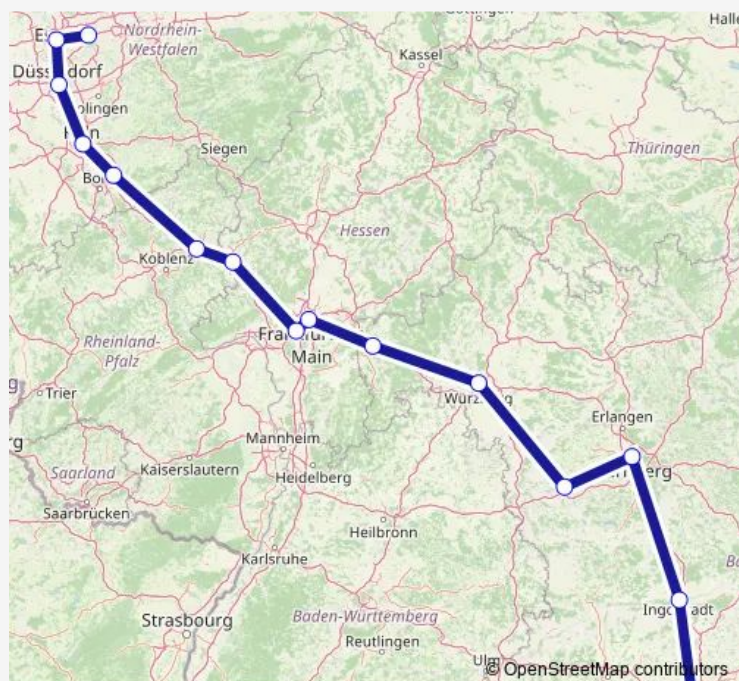

Siegburg/Bonn

Montabaur

Limburg Süd

Frankfurt(M) Flughafen Fernbf

Frankfurt(Main)Hbf

Aschaffenburg Hbf

Würzburg Hbf

Ansbach

Nürnberg Hbf

Ingolstadt Hbf

München Hbf

### Route schedule

Essen Hbf — München Hbf

Monday 18:41

Tuesday 18:41

Wednesday 18:41

Thursday 18:41

Friday 18:41

Saturday —

### Route info

Direction: Essen Hbf

Stops: 15

Trip Duration: 5 hour 49 min

ICE 821

ICE 821 Rail time schedules and route maps are available in an offline PDF at [busmaps.com](https://busmaps.com). Use the [busmaps.com](https://busmaps.com) website to see live bus times, train schedule or subway schedule, and step-by-step directions for all public transit in Duesseldorf