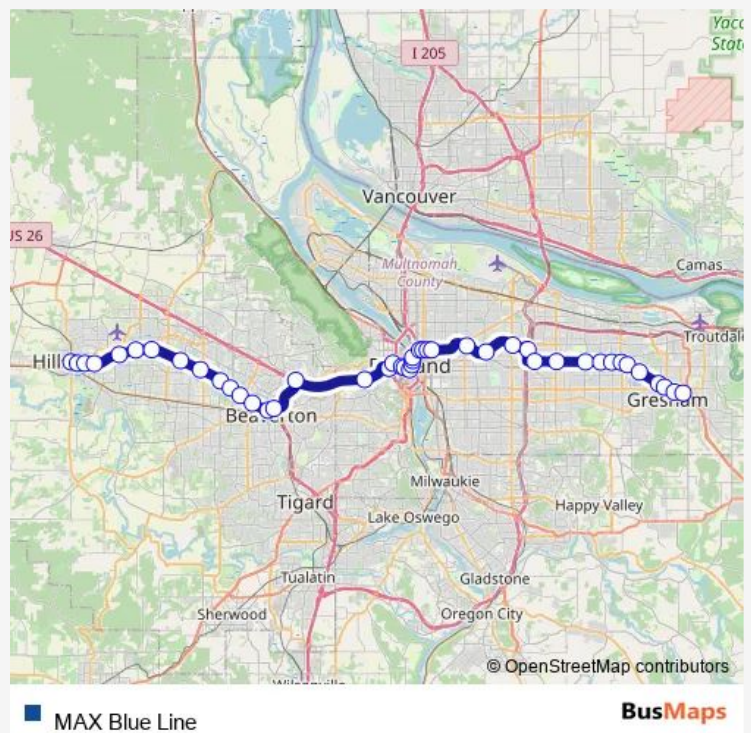

Goose Hollow/SW Jefferson St MAX Station

Providence Park MAX Station

Library/SW 9th Ave MAX Station

Pioneer Square South MAX Station

Route schedule

Hatfield Government Center MAX Station — Cleveland Ave MAX Station

Monday	04:29-01:03 ⁺¹
Tuesday	04:29-02:56 ⁺¹
Wednesday	03:03-01:03 ⁺¹
Thursday	04:29-01:02 ⁺¹
Friday	04:29-01:02 ⁺¹
Saturday	05:25-01:03 ⁺¹
Sunday	05:25-01:03 ⁺¹

Route info

Direction: Hatfield Government Center MAX Station

Stops: 45

Trip Duration: 1 hour 43 min

Yamhill District MAX Station

Oak/ SW 1st Ave MAX Station

Skidmore Fountain MAX Station

Old Town/Chinatown MAX Station

Rose Quarter TC MAX Station

Convention Center MAX Station

Direction: Cleveland Ave MAX Station

Stops: 45

Trip Duration: 1 hour 42 min

Pioneer Square North MAX Station

Galleria/SW 10th Ave MAX Station

Providence Park MAX Station

Goose Hollow/SW Jefferson St MAX Station