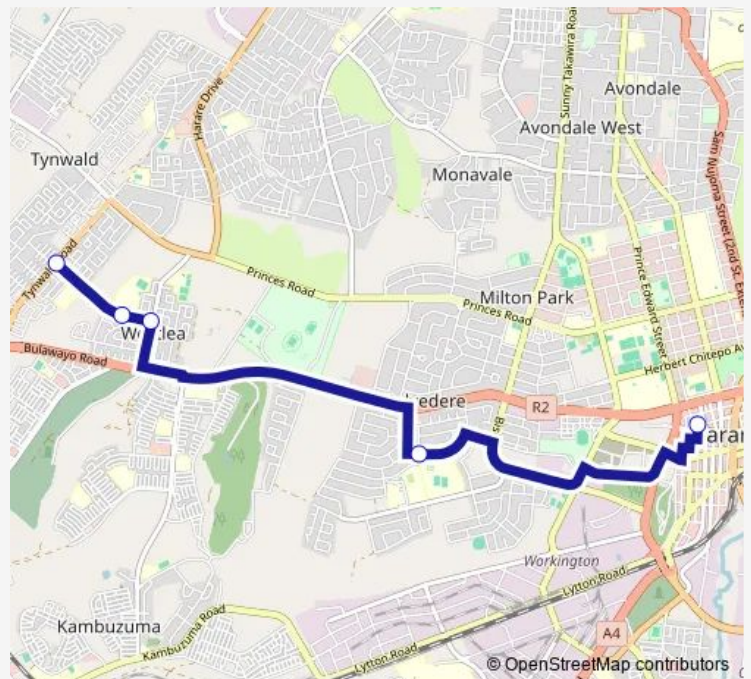

Communal Taxi Service Westlea to Mbuya Nehanda

[Go to website](#)

**Direction**

Westlea — Corner Mbuya Nehanda Street & Nelson Mandela Avenue

5 stops

[Open route schedule](#)

Westlea

Tynwald High

Penyai Shops

Teachers college

Corner Mbuya Nehanda Street & Nelson Mandela Avenue

Route schedule

Westlea — Corner Mbuya Nehanda Street & Nelson Mandela Avenue

Monday	15:25
Tuesday	15:25
Wednesday	15:25
Thursday	15:25
Friday	15:25
Saturday	15:25
Sunday	15:25

Route info

Direction: Westlea

Stops: 5

Trip Duration: 0 hour 42 min

Westlea to Mbuya Nehanda

Communal Taxi Service time schedules and route maps are available in an offline PDF at [busmaps.com](https://busmaps.com). Use the [busmaps.com](https://busmaps.com) website to see live bus times, train schedule or subway schedule, and step-by-step directions for all public transit in Harare