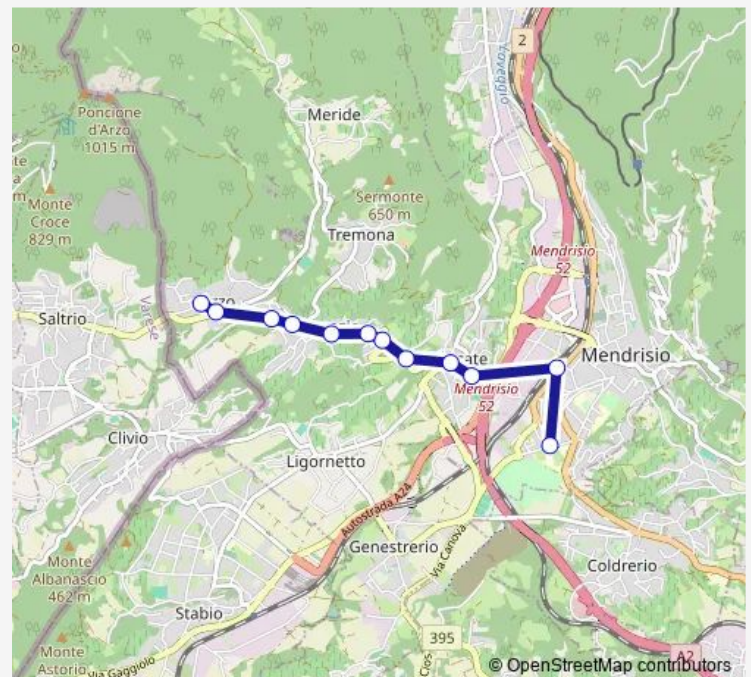

### Direction

Mendrisio, Centro Studi 2 — Arzo, Scuole

12 stops

[Open route schedule](#)

Mendrisio, Centro Studi 2

Mendrisio, Stazione

Rancate, Cimitero

Rancate, Posta

### Route schedule

Mendrisio, Centro Studi 2 — Arzo, Scuole

Monday 11:45

Tuesday 11:45

Wednesday 11:45

Thursday 11:45

Friday 11:45

Saturday —

### Route info

Direction: Mendrisio, Centro Studi 2

Stops: 12

Trip Duration: 0 hour 19 min

525 — B 525

## Direction

Mendrisio, Centro Studi 2 — Arzo, Scuole

12 stops

[Open route schedule](#)

Mendrisio, Centro Studi 2

Mendrisio, Stazione

Rancate, Cimitero

Rancate, Posta