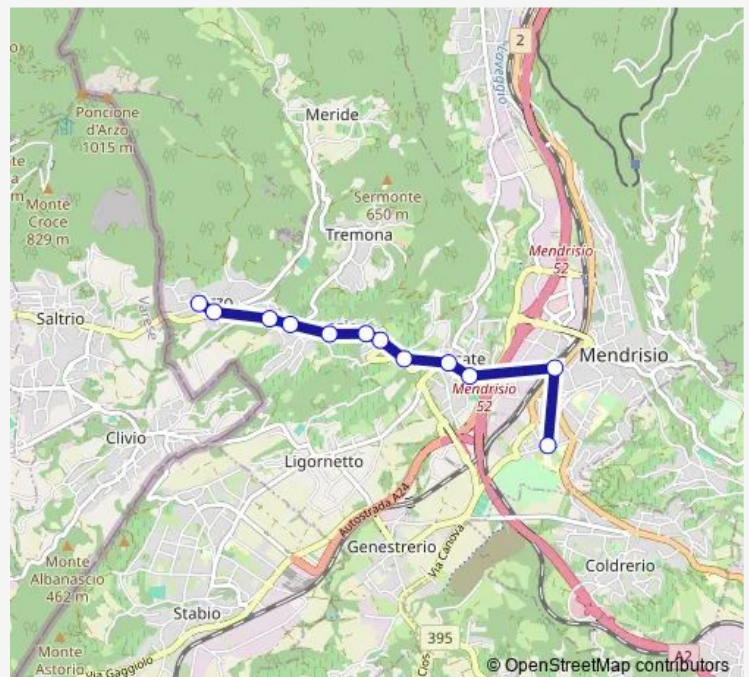

### Direction

Mendrisio, Centro Studi 2 — Arzo, Scuole

12 stops

[Open route schedule](#)

Mendrisio, Centro Studi 2

Mendrisio, Stazione

Rancate, Cimitero

Rancate, Posta

### Route schedule

Mendrisio, Centro Studi 2 — Arzo, Scuole

Monday 11:45

Tuesday 11:45

Wednesday 11:45

Thursday 11:45

Friday 11:45

Saturday —

### Route info

Direction: Mendrisio, Centro Studi 2

Stops: 12

Trip Duration: 0 hour 19 min

525 — B 525

## Direction

Mendrisio, Centro Studi 2 — Arzo, Scuole

12 stops

[Open route schedule](#)

Mendrisio, Centro Studi 2

Mendrisio, Stazione

Rancate, Cimitero

Rancate, Posta