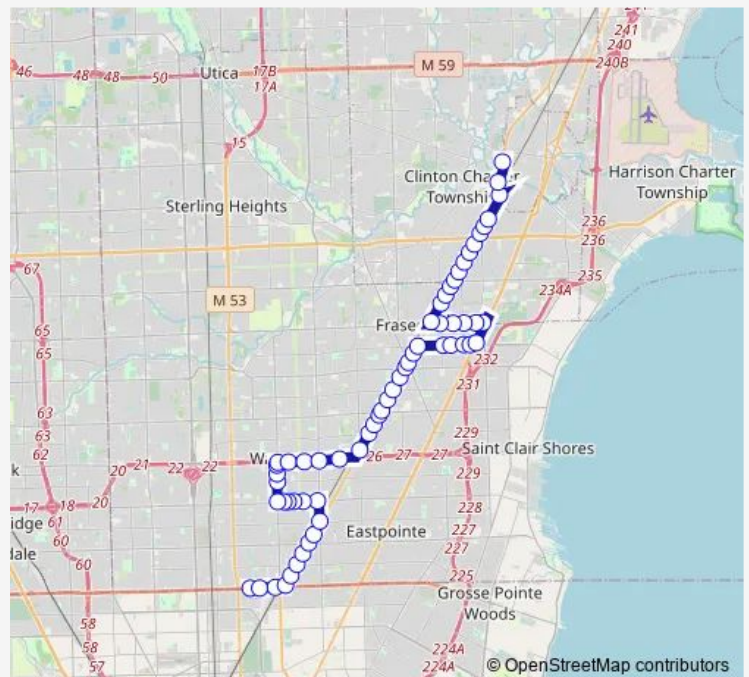

**Bus 525 Groesbeck**

[Go to website](#)

**Direction**  
 BEL AIR Shopping Center — Clinton TWP Meijer  
 61 stops  
[Open route schedule](#)

- BEL AIR Shopping Center
- 8 Mile IFO 11000 8 Mile Road
- 8 Mile IFO 11400 8 Mile Road
- Groesbeck & 8 Mile
- Groesbeck & Edom
- Groesbeck & Toepfer
- Groesbeck + Fisk
- Groesbeck & 9 Mile Nb
- Groesbeck & TRI-County Trucks
- Schoenherr & Groesbeck
- 10 Mile RD + Schoenherr
- 10 Mile RD + Fonterra
- 10 Mile RD + Roan
- 10 Mile RD + Wagner
- 10 Mile RD + Rayburn
- Hoover & 10 Mile Nb
- Hoover & Frazho
- Hoover & Herbert
- Hoover & Bloomfield Se
- 11 Mile & Hoover
- 11 Mile & Wagner

**Route schedule**

BEL AIR Shopping Center — Clinton TWP Meijer

Monday	04:27-19:47
Tuesday	04:27-19:47
Wednesday	04:27-19:47
Thursday	04:27-19:47
Friday	04:27-19:47
Saturday	—
Sunday	—

**Route info**

Direction: BEL AIR Shopping Center  
 Stops: 61  
 Trip Duration: 0 hour 42 min

Clinton TWP Meijer

**Direction**

Clinton TWP Meijer — BEL AIR Shopping Center

60 stops

[Open route schedule](#)

Clinton TWP Meijer

Groesbeck + Malow

Groesbeck &amp; Harrington

## Route info

Direction: Clinton TWP Meijer

Stops: 60

Trip Duration: 0 hour 41 min

Groesbeck X From Lamont

Groesbeck + Utica

Groesbeck + 13 Mile Rd

Groesbeck X From Garfield