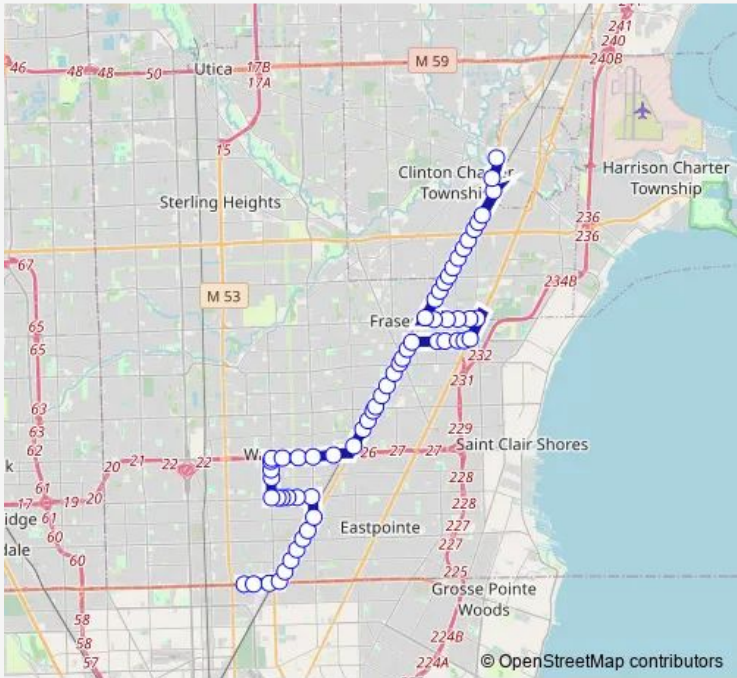

Bus 525 Groesbeck

[Go to website](#)

Direction
 BEL AIR Shopping Center — Clinton TWP Meijer
 61 stops
[Open route schedule](#)

- BEL AIR Shopping Center
- 8 Mile IFO 11000 8 Mile Road
- 8 Mile IFO 11400 8 Mile Road
- Groesbeck & 8 Mile
- Groesbeck & Edom
- Groesbeck & Toepfer
- Groesbeck + Fisk
- Groesbeck & 9 Mile Nb
- Groesbeck & TRI-County Trucks
- Schoenherr & Groesbeck
- 10 Mile RD + Schoenherr
- 10 Mile RD + Fonterra
- 10 Mile RD + Roan
- 10 Mile RD + Wagner
- 10 Mile RD + Rayburn
- Hoover & 10 Mile Nb
- Hoover & Frazho
- Hoover & Herbert
- Hoover & Bloomfield Se
- 11 Mile & Hoover
- 11 Mile & Wagner

Route schedule
 BEL AIR Shopping Center — Clinton TWP Meijer

Monday	04:27-19:47
Tuesday	04:27-19:47
Wednesday	04:27-19:47
Thursday	04:27-19:47
Friday	04:27-19:47
Saturday	—
Sunday	—

Route info
 Direction: BEL AIR Shopping Center
 Stops: 61
 Trip Duration: 0 hour 42 min

525 — Groesbeck BusMaps

11 Mile & Fairfield

11 Mile & Schoenherr

11 Mile RD & Bunert

Groesback AT 11 Mile

Groesbeck + Martin

Groesbeck IFO American Granite

Groesbeck & Cole Se

Direction: Clinton TWP Meijer

Stops: 60

Trip Duration: 0 hour 41 min

Groesbeck X From Lamont

Groesbeck + Utica

Groesbeck + 13 Mile Rd

Groesbeck X From Garfield

Groesbeck + Common