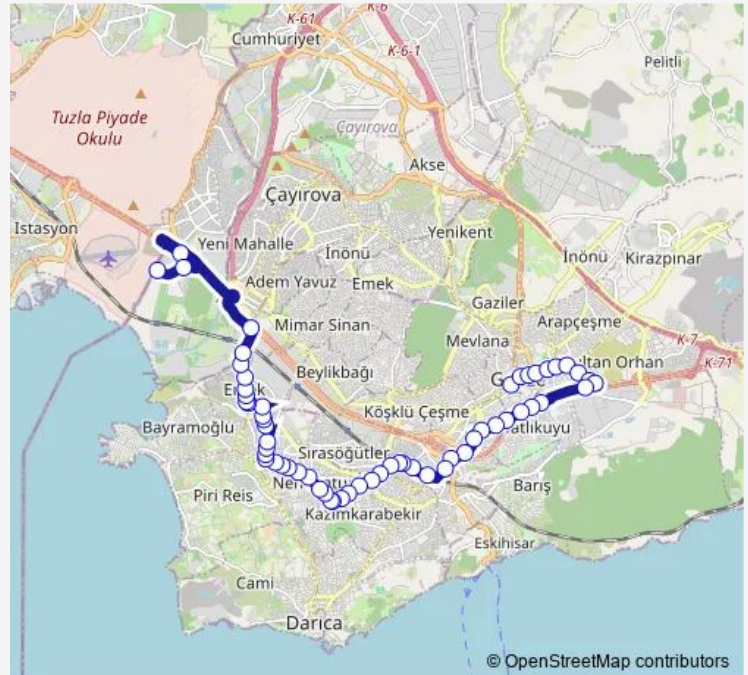

Bus 525 Kent ÖNÜ-Mustafa Paşa Cami

[Go to website](#)

Direction

Kentönü Depolama Alanı 1 — AK Çarşı

51 stops

[Open route schedule](#)

Kentönü Depolama Alanı 1

2257 Sokak

Kent Önü

Anadolu Hastanesi Sapağı

Gebze Teknik Üniversitesi 1

Hastane Yolu 1

Bayramoğlu Yolu 1

Şişe CAM Yolu 2

Çayırova Ticaret Lisesi

Mithatpaşa Caddesi 1

Fatih Merkez Camii

Cengaver Sokak

Kible Sokak

İstiklal Caddesi 07

Ecem Sokak 1

Valide Bağı Sokak 2

Sardunya Sokak

Osmangazi Muhtarlık

Aras Sokak

Naci Kunt Caddesi 1

Zeki Gezer Ortaokulu 2

Route schedule

Kentönü Depolama Alanı 1 — AK Çarşı

Monday 06:20-07:10

Tuesday 06:20-07:10

Wednesday 06:20-07:10

Thursday 06:20-07:10

Friday 06:20-07:10

Saturday 06:30-07:15

Sunday —

Route info

Direction: Kentönü Depolama Alanı 1

Stops: 51

Trip Duration: 0 hour 28 min

■ 525 — Kent ÖNÜ-Mustafa Paşa Cami

BusMaps