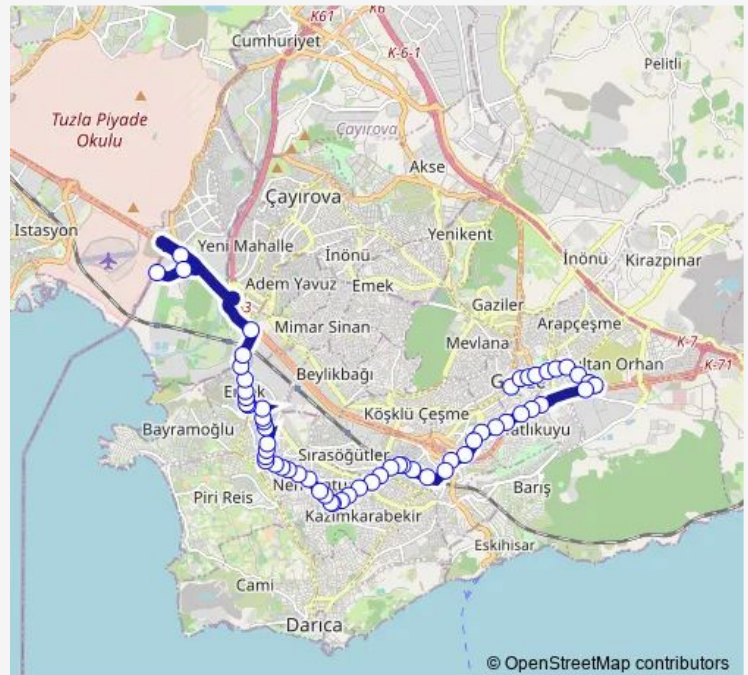

Bus 525 Kent ÖNÜ-Mustafa Paşa Cami

[Go to website](#)

Direction

Kentönü Depolama Alanı — AK Çarşı

51 stops

[Open route schedule](#)

Kentönü Depolama Alanı

2257 Sokak

Kent Önü

Anadolu Hastanesi Sapağı

Gebze Teknik Üniversitesi 1

Hastane Yolu 1

Bayramoğlu Yolu 1

Şişe CAM Yolu 2

Çayırova Ticaret Lisesi

Mithatpaşa Caddesi 1

Fatih Merkez Camii

Cengaver Sokak

Kible Sokak

İstiklal Caddesi 07

Ecem Sokak 1

Valide Bağı Sokak 2

Sardunya Sokak

Osmangazi Muhtarlık

Aras Sokak

Naci Kunt Caddesi 1

Zeki Gezer Ortaokulu 2

Route schedule

Kentönü Depolama Alanı — AK Çarşı

Monday 06:20-07:10

Tuesday 06:20-07:10

Wednesday 06:20-07:10

Thursday 06:20-07:10

Friday 06:20-07:10

Saturday 06:30-07:15

Sunday —

Route info

Direction: Kentönü Depolama Alanı

Stops: 51

Trip Duration: 0 hour 28 min

■ 525 — Kent ÖNÜ-Mustafa Paşa Cami

BusMaps