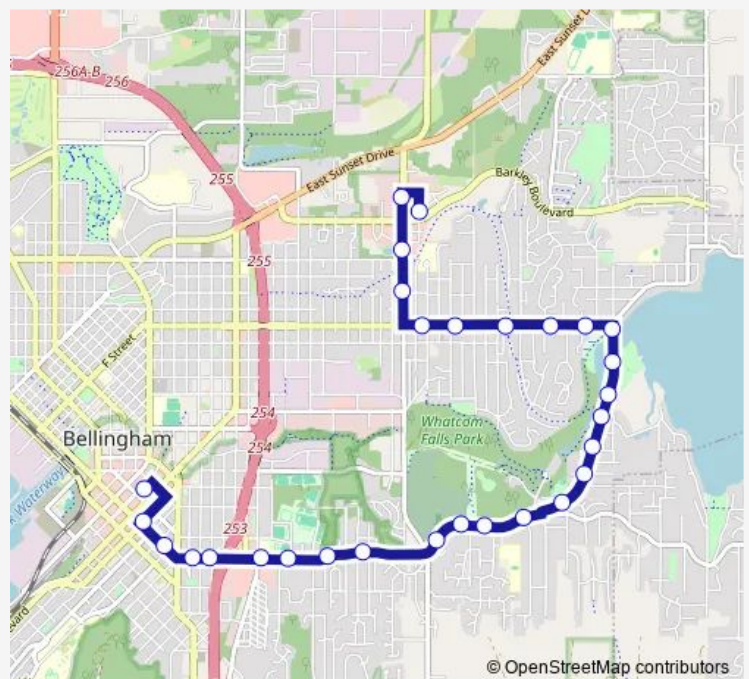

Lakeway Dr at Clearbrook Dr

Lakeway Dr at Bayview Cemetery

Lakeway Dr at Undine St

Route schedule

Newmarket St at Barkely Blvd — Bellingham Station

Monday 06:50-19:35

Tuesday 06:50-19:35

Wednesday 06:50-19:35

Thursday 06:50-19:35

Friday 06:50-19:35

Saturday 08:50-17:50

Sunday 08:35-18:35

Route info

Direction: Newmarket St at Barkely Blvd

Stops: 29

Trip Duration: 0 hour 25 min

■ 525 — Barkley&Downtown

BusMaps

Lakeway Dr at Queen St

Lakeway Dr at Orleans St

Lakeway Dr at Lincoln St

Lakeway Dr at Humboldt St

Lakeway Dr at Franklin St

Holly St at Billy Frank Jr St

Route info

Direction: Bellingham Station

Stops: 29

Trip Duration: 0 hour 25 min

Woburn St at North St

Woburn St at Maryland St

Woburn St at Barkley Village

Newmarket St at Barkely Blvd