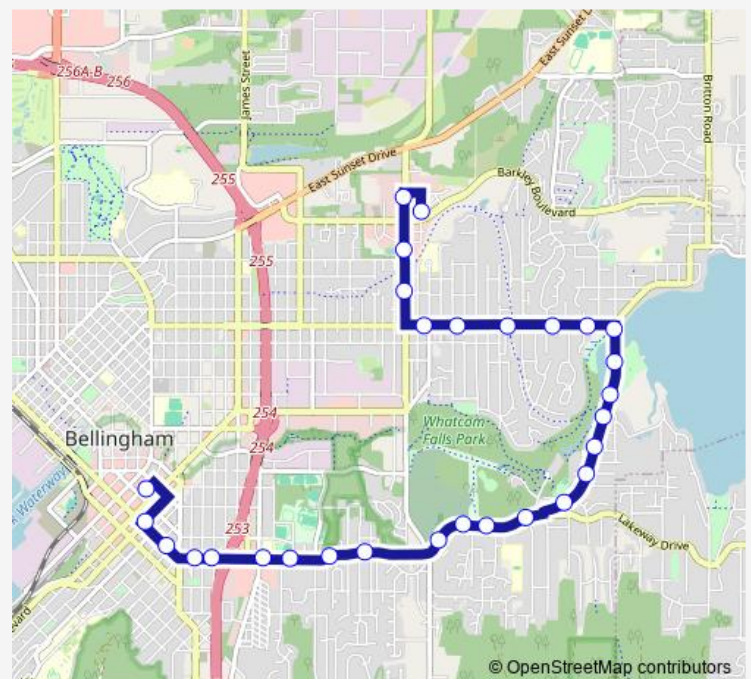

Lakeway Dr at Clearbrook Dr

Lakeway Dr at Bayview Cemetery

Lakeway Dr at Undine St

Route schedule

Newmarket St at Barkely Blvd — Bellingham Station

Monday 06:50-19:35

Tuesday 06:50-19:35

Wednesday 06:50-19:35

Thursday 06:50-19:35

Friday 06:50-19:35

Saturday 08:50-17:50

Sunday 08:35-18:35

Route info

Direction: Newmarket St at Barkely Blvd

Stops: 29

Trip Duration: 0 hour 25 min

525 — Barkley&Downtown

Lakeway Dr at Queen St

Lakeway Dr at Orleans St

Lakeway Dr at Lincoln St

Lakeway Dr at Humboldt St

Lakeway Dr at Franklin St

Holly St at Billy Frank Jr St

Forest St at Holly St

Monday 07:25-19:10

Tuesday 07:25-19:10

Wednesday 07:25-19:10

Thursday 07:25-19:10

Friday 07:25-19:10

Saturday 08:25-18:25

Sunday 09:10-19:10

Route info