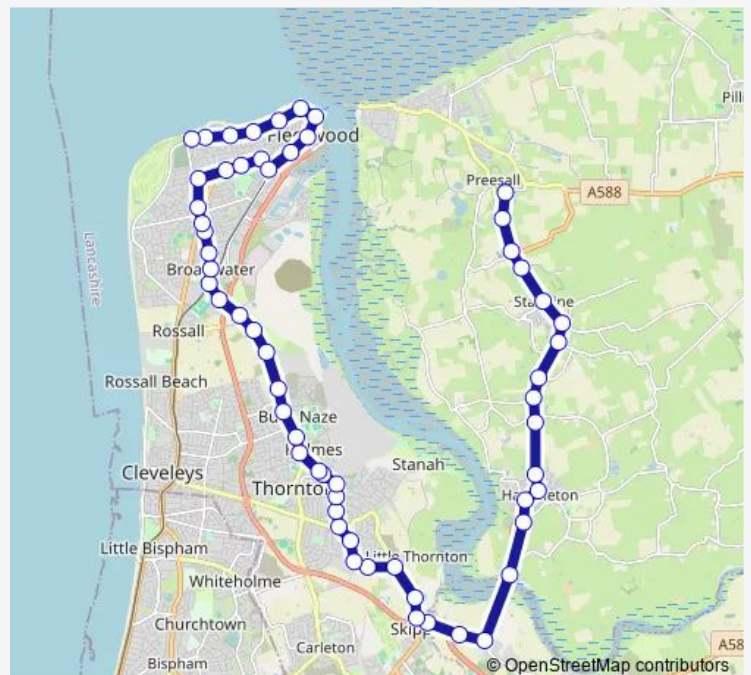

Thursday 15:10

Friday 15:10

Saturday —

Sunday —

Route info

Direction: St Aidan's CETC

Stops: 58

Trip Duration: 0 hour 51 min

■ 525 — Fleetwood - Preesall ST Aidans CETC

BusMaps

Tarn Road

Daleford Close

Wentworth Drive

Centre

Edgeway Place

Briar Road

Wednesday 07:20

Thursday 07:20

Friday 07:20

Saturday —

Sunday —

Route info

Direction: Rossall Point

Stops: 57

Trip Duration: 1 hour 5 min

Rippingale Way

Springfield Drive

Reta Drive

Trunnah Road

Leslie Avenue

Spar

Hillylaid Road