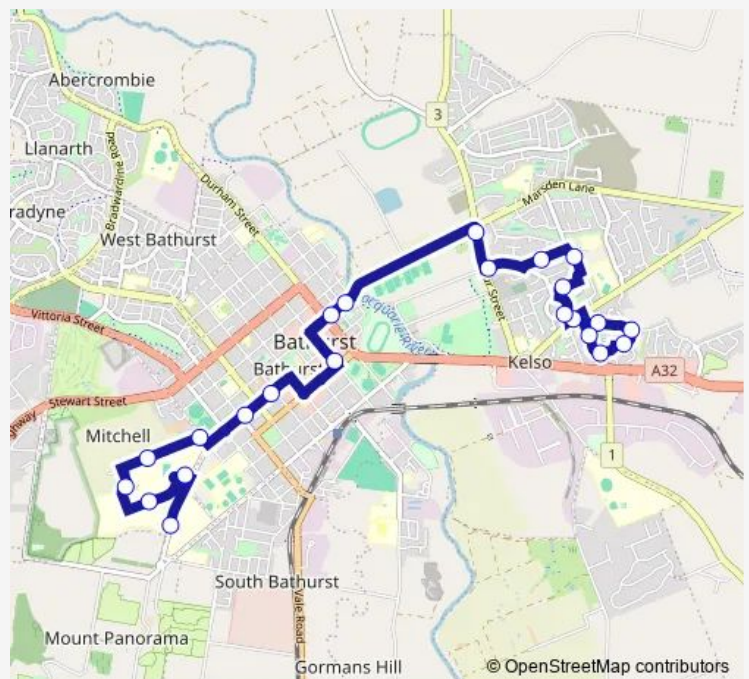

Jagoe Dr After Rosemount Av

Tandora St Before Gilmour St

Gilmour St Opp Trinity Heights Shopping Centre

George St After Stanley St

George St Before Durham St

Bathurst City, Howick St, Stand B

William St Opp Panthers Bathurst

William St Before Rocket St

Research Station Dr After Browning St

Research Station Dr At Wiradjuri Rd

Clinical Simulation Centre, Ordnance Rd

Village Dr Opp Wahluu Pl

Route schedule

Bonnor St Opp Kelso Community Centre — Tafe NSW Bathurst, Main Entrance, Panorama Av

Trip Duration: 0 hour 29 min

525 — Charles Sturt University to Kelso

Mitchell Dr Before Panorama Av

Tafe NSW Bathurst, Main Entrance, Panorama Av

Direction

Tafe NSW Bathurst, Main Entrance, Panorama Av — Bonnor St Opp Kelso Community Centre

23 stops

[Open route schedule](#)

Tafe NSW Bathurst, Main Entrance, Panorama Av

Panorama Av Opp Tafe NSW Bathurst, Main Entrance

Research Station Dr After Browning St

Clinical Simulation Centre, Ordnance Rd