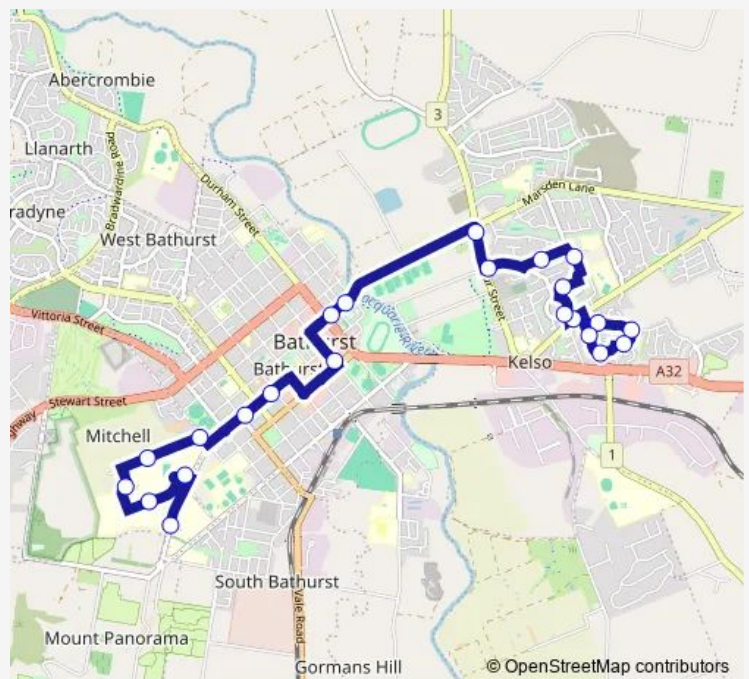

Jagoe Dr After Rosemount Av

Tandora St Before Gilmour St

Gilmour St Opp Trinity Heights Shopping Centre

George St After Stanley St

George St Before Durham St

Bathurst City, Howick St, Stand B

William St Opp Panthers Bathurst

William St Before Rocket St

Research Station Dr After Browning St

Research Station Dr At Wiradjuri Rd

Clinical Simulation Centre, Ordnance Rd

Village Dr Opp Wahluu Pl

Route schedule

Bonnor St Opp Kelso Community Centre — Tafe NSW Bathurst, Main Entrance, Panorama Av

Monday	06:30-18:30
Tuesday	06:30-18:30
Wednesday	06:30-18:30
Thursday	06:30-18:30
Friday	06:30-18:30
Saturday	08:15-18:15
Sunday	08:20-17:20

Route info

Direction: Bonnor St Opp Kelso Community Centre

Stops: 23

Trip Duration: 0 hour 29 min

525 — Charles Sturt University to Kelso

Mitchell Dr Before Panorama Av

Tafe NSW Bathurst, Main Entrance, Panorama Av