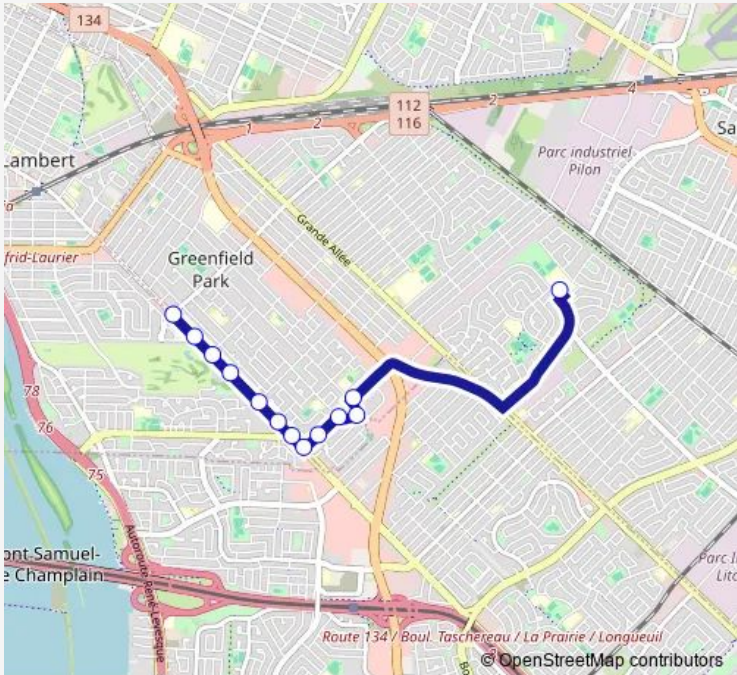

**Bus 525 École Centennial**

[Go to website](#)

**Direction**  
 Ecole Secondaire Centennial Regional High School — av. Victoria et boul. Churchill

13 stops

[Open route schedule](#)

- Ecole Secondaire Centennial Regional High School
- Lawrence et tsse Board
- Campbell et Miller
- Miller et Morley
- Morley et Watson
- Morley et av. Victoria
- av. Victoria et boul. Simard
- av. Victoria et Allan
- av. Victoria et Regent
- av. Victoria et civique 1700
- av. Victoria et James-E.-Davis
- av. Victoria et av. Kerr
- av. Victoria et boul. Churchill

Route schedule

Ecole Secondaire Centennial Regional High School — av. Victoria et boul. Churchill

Monday	16:15
Tuesday	16:15
Wednesday	16:15
Thursday	16:15
Friday	16:15
Saturday	—
Sunday	—

**Route info**

Direction: Ecole Secondaire Centennial Regional High School

Stops: 13

Trip Duration: 0 hour 17 min

## Direction

av. Victoria et boul. Churchill — Ecole Secondaire Centennial Regional High School

13 stops

[Open route schedule](#)

av. Victoria et boul. Churchill

av. Victoria et av. Kerr

av. Victoria et James-E.-Davis