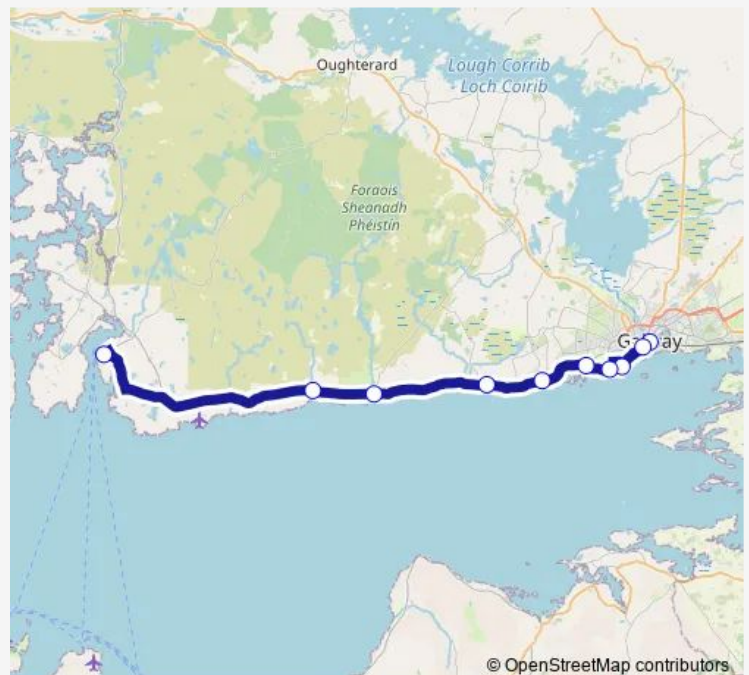

Bus 525 Galway City - Rossaveel

[Go to website](#)

Direction

Victoria Place — Rossaveel Pier

10 stops

[Open route schedule](#)

Victoria Place

Spanish Arch

Leisureland

Ladies Beach

Cashelmara

Barna (Opp Garys Cycles)

Furbo

Spiddal

Inverin

Rossaveel Pier

Route schedule

Victoria Place — Rossaveel Pier

Monday 09:30-17:00

Tuesday 09:30-17:00

Wednesday 09:30-17:00

Thursday 09:30-17:00

Friday 09:30-17:00

Saturday 09:30-17:00

Sunday 09:30-17:00

Route info

Direction: Victoria Place

Stops: 10

Trip Duration: 0 hour 50 min

■ 525 — Galway City - Rossaveel

525 Bus time schedules and route maps are available in an offline PDF at busmaps.com. Use the busmaps.com website to see live bus times, train schedule or subway schedule, and step-by-step directions for all public transit in Galway