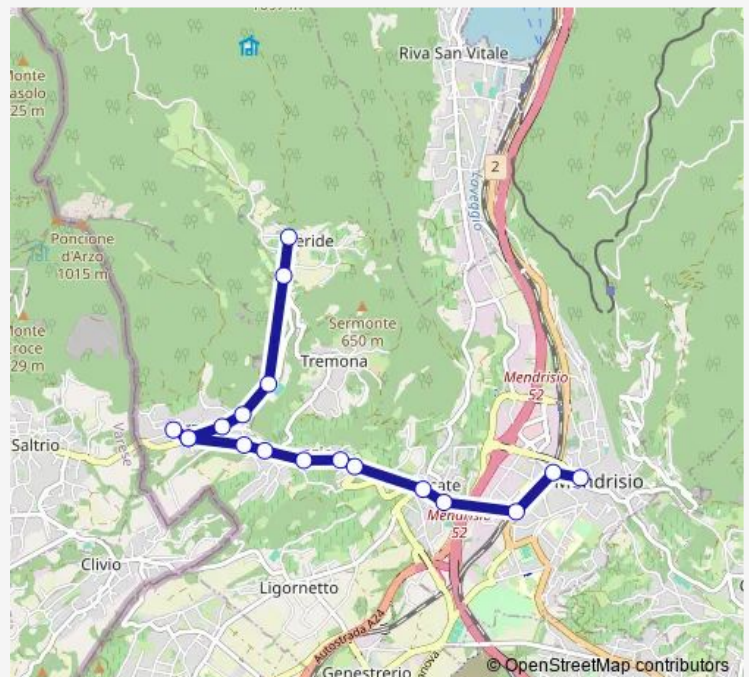

### Direction

Arzo, Scuole — Mendrisio, Centro Studi 2

10 stops

[Open route schedule](#)

Arzo, Scuole

Arzo, Via Rossi

Arzo, Coop

Besazio, Crusagh

Besazio, Paese

Besazio, Fornasella

Besazio, Via Rive

Rancate, Posta

Rancate, Cimitero

Mendrisio, Centro Studi 2

### Route schedule

Arzo, Scuole — Mendrisio, Centro Studi 2

Monday 13:25

Tuesday 13:25

Wednesday —

Thursday 13:25

Friday 13:25

Saturday —

### Route info

Direction: Arzo, Scuole

Stops: 10

Trip Duration: 0 hour 13 min