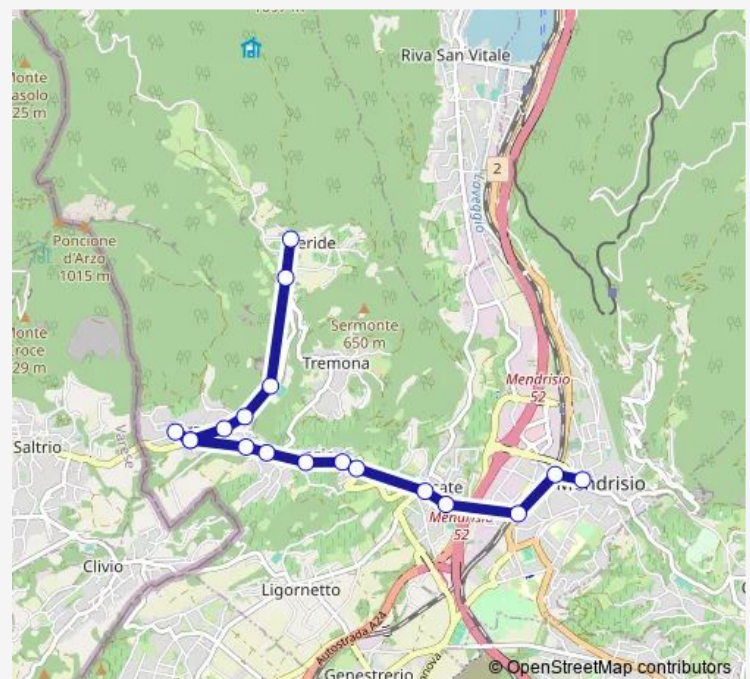

Bus 525

[Go to website](#)

Direction

Arzo, Scuole — Mendrisio, Centro Studi 2

10 stops

[Open route schedule](#)

Arzo, Scuole

Arzo, Via Rossi

Route schedule

Arzo, Scuole — Mendrisio, Centro Studi 2

Monday 13:25

Tuesday 13:25

Wednesday —

Thursday 13:25

Friday 13:25

Saturday —

Sunday —

Route info

Direction: Arzo, Scuole

Stops: 10

Trip Duration: 0 hour 13 min

525

BusMaps

Direction

Mendrisio, Centro Studi 2 — Tremona, Teia

18 stops

[Open route schedule](#)

Mendrisio, Centro Studi 2

Mendrisio, Stazione

Rancate, Cimitero

Rancate, Posta

Rancate, Vallechiara