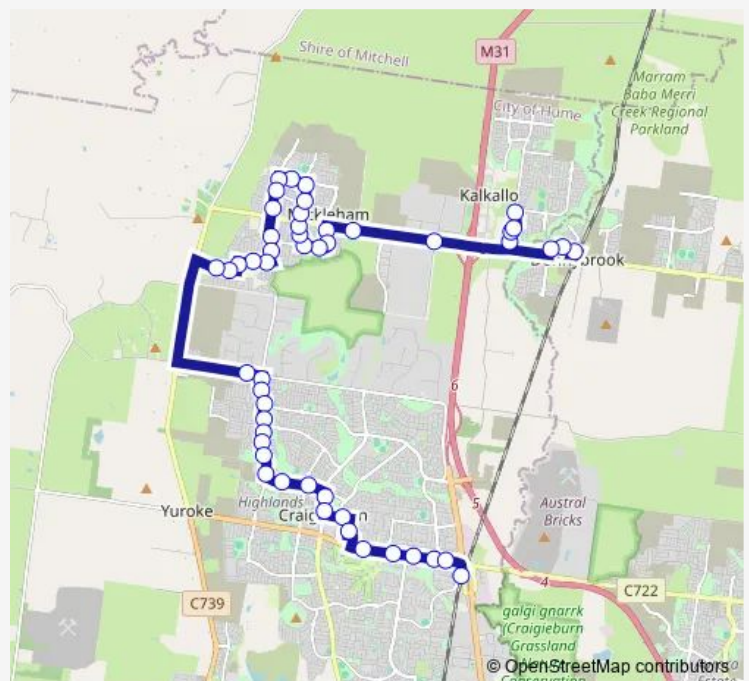

Bus 525 Donnybrook Station - Craigieburn Station

[Go to website](#)

Direction

Craigieburn Station/Walters St (Craigieburn) — Donnybrook Station (Donnybrook)

50 stops

[Open route schedule](#)

- Craigieburn Station/Walters St (Craigieburn)
- Craigieburn Plaza SC/Craigieburn Rd (Craigieburn)
- Plumpton Ave/Craigieburn Rd (Craigieburn)
- Craigieburn Police Station/Craigieburn Rd (Craigieburn)
- Clovelly Dr/Craigieburn Rd (Craigieburn)
- Craigieburn Bicentennial Park/Craigieburn Rd (Craigieburn)
- Craigieburn Central SC/Lygon Dr (Craigieburn)
- Craigieburn Central SC/Central Park Ave (Craigieburn)
- Splash Aqua Park and Leisure Centre/Aitken Bvd (Craigieburn)
- Aitken Bvd/Marathon Bvd(Craigieburn)
- Waterview Bvd/Marathon Bvd (Craigieburn)
- Wallflower Cl/Marathon Bvd(Craigieburn)
- Marathon Bvd/Highlander Dr (Craigieburn)
- Oresund St/Highlander Dr (Craigieburn)
- Eremaea Rd/Highlander Dr (Craigieburn)
- Telopea Rd/Highlander Dr (Craigieburn)
- Lignum St/Highlander Dr (Craigieburn)
- Featherwood Cres/Highlander Dr (Craigieburn)
- Daybreak Vsta/Highlander Dr (Craigieburn)
- Mt Ridley Rd/Highlander Dr (Craigieburn)

Route schedule

Craigieburn Station/Walters St (Craigieburn) — Donnybrook Station (Donnybrook)

Monday	06:14-21:39
Tuesday	06:14-21:39
Wednesday	06:14-21:39
Thursday	06:14-21:39
Friday	06:14-21:39
Saturday	07:25-21:35
Sunday	08:07-21:35

Route info

Direction: Craigieburn Station/Walters St (Craigieburn)

Stops: 50

Trip Duration: 0 hour 45 min

525 — Donnybrook Station - Craigieburn Station

Trillium Bvd/Mt Ridley Rd (Mickleham)

Cayenne Way/Poppy St (Mickleham)

Sunday 06:37-20:54

Route info

Direction: Donnybrook Station (Donnybrook)

Stops: 50

Trip Duration: 0 hour 58 min

Hythe Pl/Ellscoth Bvd (Mickleham)

Castor Way/Ellscoth Bvd (Mickleham)

Lemongrass Dr/Brossard Rd (Mickleham)