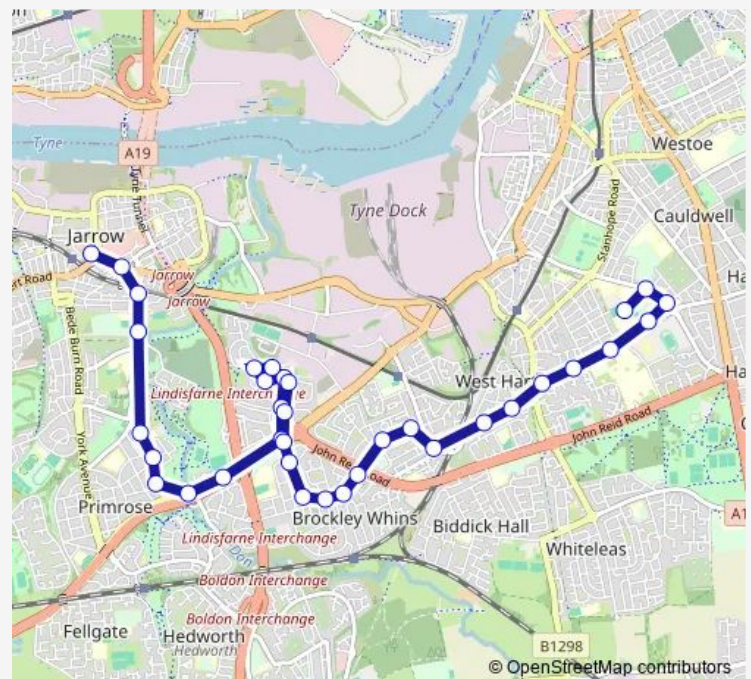

Bus 525

[Go to website](#)

Direction

Jarrow Bus Station — St Wilfrid's Rc College

35 stops

[Open route schedule](#)

Jarrow Bus Station

Howard Street-Exchange

South Leam

Edinburgh Road-Elgin Street

Scotch Estate Edinburgh Road

Scotch Estate Perth Avenue

Route schedule

Jarrow Bus Station — St Wilfrid's Rc College

Monday 07:30

Tuesday 07:30

Wednesday 07:30

Thursday 07:30

Friday 07:30

Saturday —

Sunday —

Route info

Direction: Jarrow Bus Station

Stops: 35

Trip Duration: 0 hour 40 min

525

Perth Avenue-Australia Grove

Perth Avenue-Canberra Drive

Dame Flora Robson Avenue

Dame Flora Robson Avenue-Fox Avenue

Wenlock Road-Clive Street

Green Lane-Hope Street