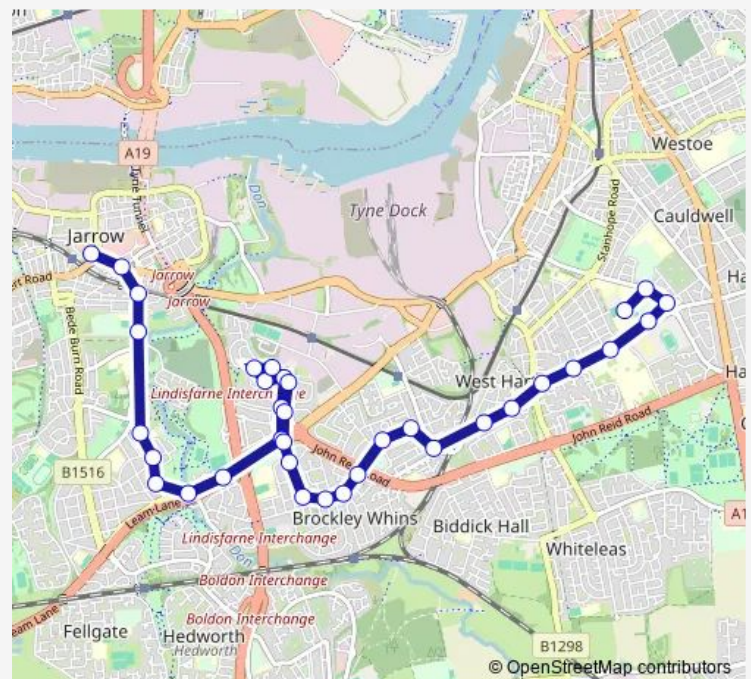

South Leam

Edinburgh Road-Elgin Street

Scotch Estate Edinburgh Road

Scotch Estate Perth Avenue

Route schedule

Jarrow Bus Station — St Wilfrid's Rc College

Monday 07:30

Tuesday 07:30

Wednesday 07:30

Thursday 07:30

Friday 07:30

Saturday —

Sunday —

Route info

Direction: Jarrow Bus Station

Stops: 35

Trip Duration: 0 hour 40 min

525

Perth Avenue-Australia Grove

Perth Avenue-Canberra Drive

Dame Flora Robson Avenue

Dame Flora Robson Avenue-Fox Avenue

Wenlock Road-Clive Street

Green Lane-Hope Street

Green Lane-Reay Place

Harton Lane

Harton Lane-Blyth Court

South Tyneside Hospital

Harton Lane-School

Temple Park Road-Harton Lane

Temple Park Road-Recreation Ground

St Wilfrid's Rc College