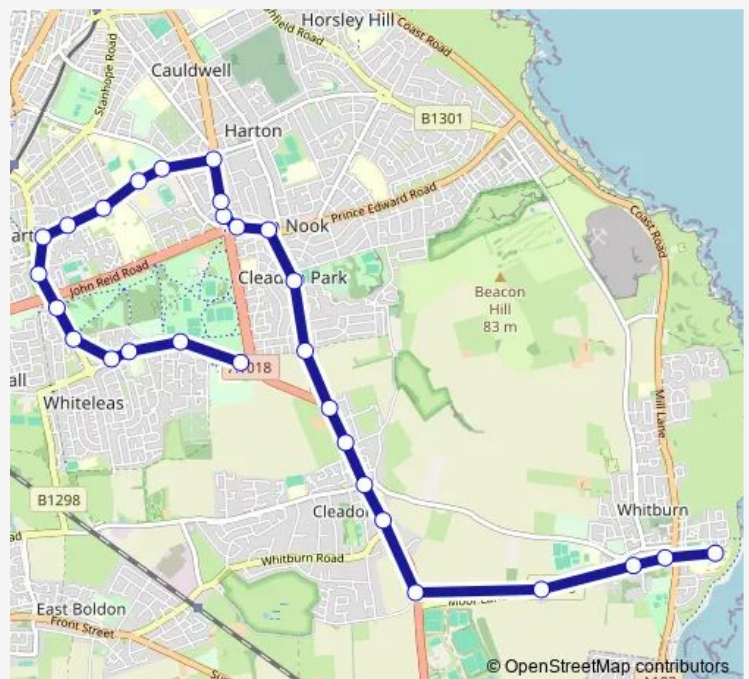

Prince Edward Road-King George Road

King George Road-John Reid Road

King George Road-Lascelles Avenue

King George Road-Harton Lane

Harton Lane-Temple Park Road

Harton Lane-School

South Tyneside Hospital

Harton Lane-Blyth Court

### Route schedule

Whitburn CoE Academy — South Shields Community School

Monday 15:40

Tuesday 15:40

Wednesday 15:40

Thursday 15:40

Friday 15:40

Saturday —

### Route info

Direction: Whitburn CoE Academy

Stops: 28

Trip Duration: 0 hour 20 min

525 — Whitburn Academy - Nevinson Avenue

Boldon Lane

Whiteleas Way-John Reid Road

Whiteleas