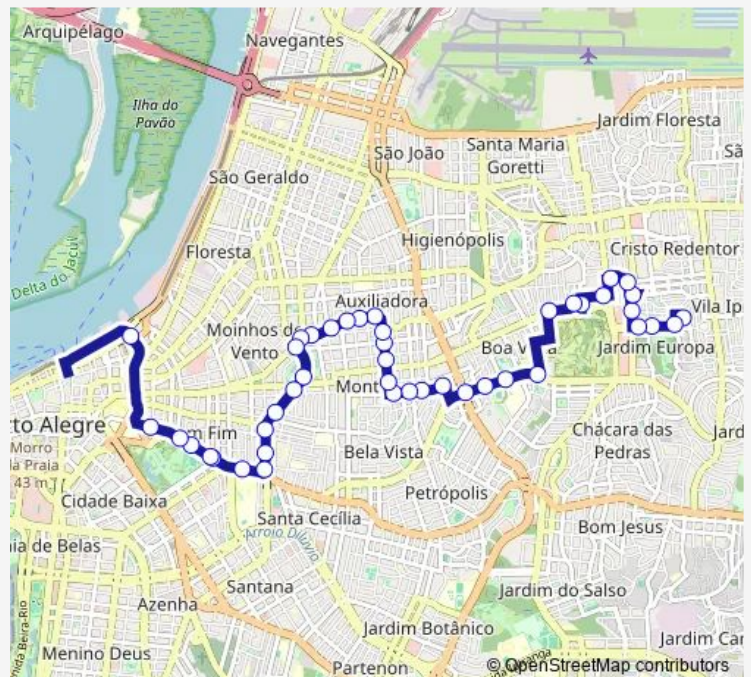

Silva Jardim

Route schedule

Vila Ipiranga Indiana — Edgar Koetz

Monday 05:40-23:45

Tuesday 05:40-23:45

Wednesday 05:40-23:45

Thursday 05:40-23:45

Friday 05:40-23:45

Saturday 05:40-23:30

Sunday 06:00-23:25

Route info

Direction: Vila Ipiranga Indiana

Stops: 44

Trip Duration: 0 hour 46 min

525 — RIO Branco / Anita / Iguatemi

Silva Jardim

Thursday 06:22-22:49

Friday 06:22-22:49

Saturday 06:25-22:45

Sunday 06:45-21:55

Route info

Direction: Julio DE Castilhos

Stops: 41

Trip Duration: 0 hour 45 min