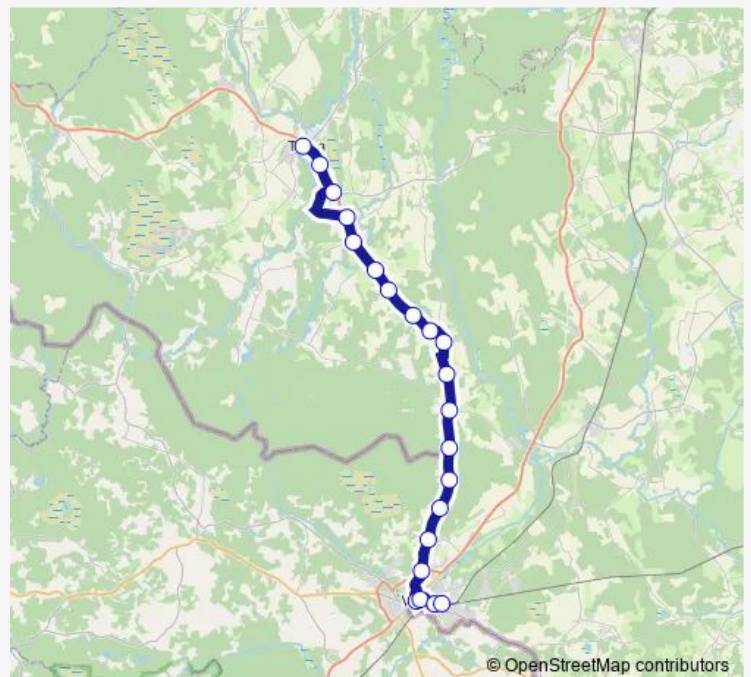

Monday 15:15

Tuesday 15:15

Wednesday 15:15

Thursday 15:15

Friday 15:15

Saturday 15:15

Sunday —

Route info

Direction:

Stops: 0

Trip Duration: — min

22A — Tõrva - Valga

Direction

Tõrva — Valga bussijaam

22 stops

[Open route schedule](#)

Direction: Tõrva

Stops: 22

Trip Duration: 0 hour 40 min

22A Bus time schedules and route maps are available in an offline PDF at busmaps.com. Use the busmaps.com website to see live bus times, train schedule or subway schedule, and step-by-step directions for all public transit in Valga