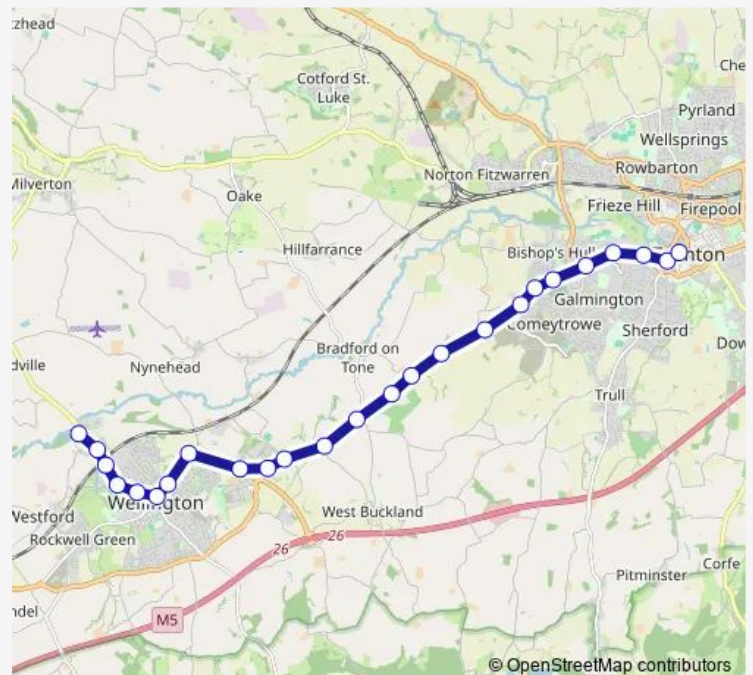

Thursday 09:45-17:55

Friday 09:45-17:55

Saturday 08:50-15:50

Sunday —

Route info

Direction: Castle Way

Stops: 25

Trip Duration: 0 hour 26 min

■ 22A — Taunton - Tonedale

BusMaps

Sports Centre

Swallowfield Works

Tonedale

Wellington Tile Centre

Direction

Wellington Tile Centre — Castle Way

25 stops

[Open route schedule](#)

Wellington Tile Centre

Tonedale

Swallowfield Works

Waterloo Road

North Street Police Station

Post Office

Thursday 08:50-18:27

Friday 08:50-18:27

Saturday 09:20-16:20

Sunday —

Route info

Direction: Wellington Tile Centre

Stops: 25

Trip Duration: 0 hour 25 min