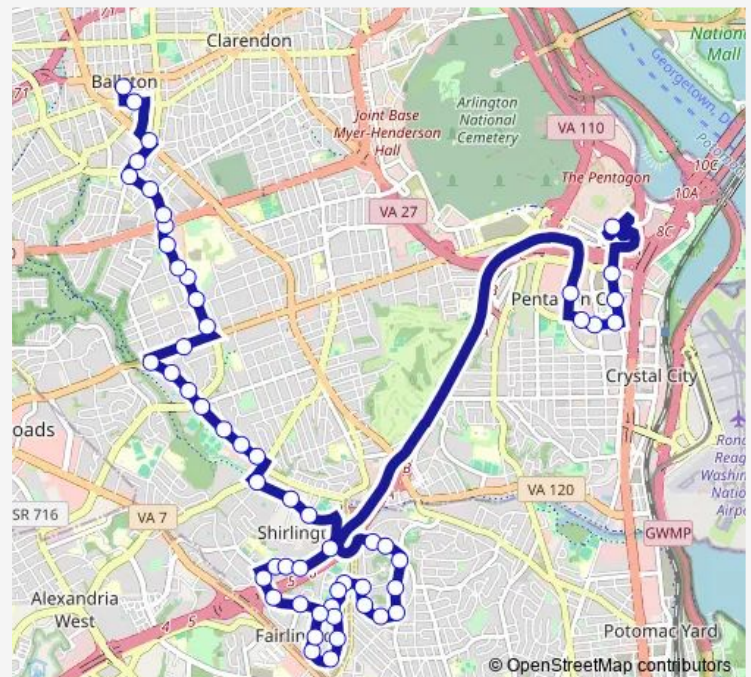

S Eads St+13 St S

15 St S+S Eads St

15 St S+S Fern St

15 St S+S Grant St

Pentagon City+Bay C

Gunston Rd+Lyons Ln

Gunston Rd+Greenway Pl

Valley Dr+Gunston Rd

Valley Dr+Preston Rd

Valley Dr+Martha Custis Dr

Martha Custis Dr+Ravensworth Pl

Martha Custis Dr+Ripon Pl

Martha Custis Dr+Preston Rd

S Stafford St+32 Rd S

S Stafford St+32 Rd S

S Stafford St+34 St S

S Stafford St+34 St S

S Stafford St+35 St S

S Stafford St+36 St S

**Route schedule**

Pentagon+Bay U4 — Ballston+Bay A

Monday	06:30-21:30
Tuesday	06:30-21:30
Wednesday	06:30-21:30
Thursday	06:30-21:30
Friday	06:30-21:30
Saturday	08:30-20:30
Sunday	08:30-20:30

**Route info**

Direction: Pentagon+Bay U4

Stops: 55

Trip Duration: 0 hour 51 min

22A — Barcroft-South Fairlington

36 St S+S Utah St

S Utah St+35 St S

S Utah St+34 St S