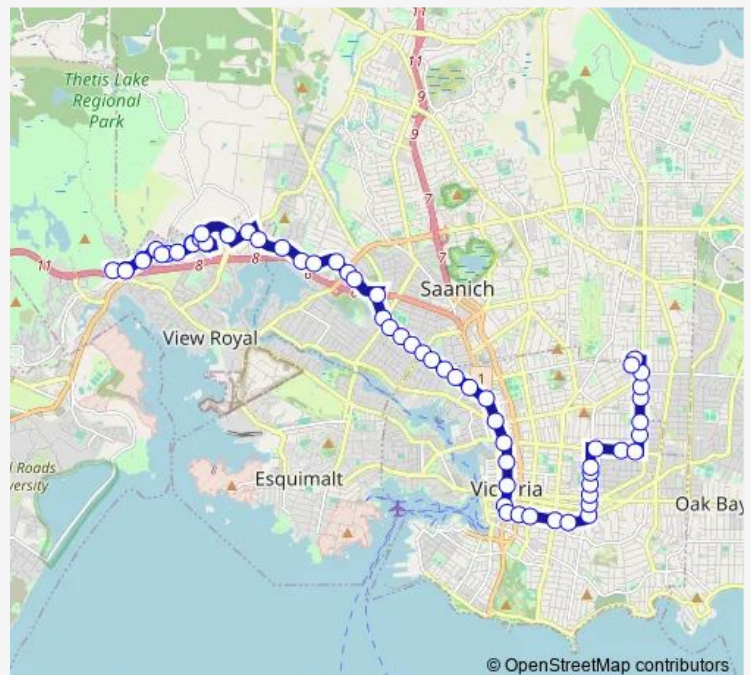

Bus 22A Vic General / Hillside Centre via Strawberry Vale

[Go to website](#)

**Direction**

Hillside Centre — Victoria General Hospital

59 stops

[Open route schedule](#)

- Hillside Centre
- Shelbourne St at Hillside Centre
- Shelbourne St at Hillside Ave
- Shelbourne St at Pearl St
- Shelbourne St at Kings Rd
- Shelbourne St at Haultain St
- Bay St at Shakespeare St
- Bay St at Belmont Ave
- Bay St at Fernwood Rd
- Fernwood Rd at Bay St
- Fernwood Rd at Pembroke St
- Fernwood Rd at Vining St
- Fernwood Rd at Pandora Ave
- Fernwood Rd at Johnson St
- Yates St at Fernwood Rd
- Yates St at Ormond St
- Yates St at Vancouver St
- Yates St at Quadra St
- Douglas St at Johnson St
- Douglas St at Herald St
- Douglas St at Discovery St

Route schedule

Hillside Centre — Victoria General Hospital

Monday	09:15-18:40
Tuesday	09:15-18:40
Wednesday	09:15-18:40
Thursday	09:15-18:40
Friday	09:15-18:40
Saturday	—
Sunday	—

Route info

Direction: Hillside Centre

Stops: 59

Trip Duration: 1 hour 0 min

Douglas St at Bay St

Douglas St at Kings Rd

Burnside Rd E at Douglas St

Burnside Rd E at Finlayson St

Burnside Rd E at Alpha St

Burnside Rd E at Dupplin Rd

## Route info

Direction: Victoria General Hospital

Stops: 61

Trip Duration: 0 hour 52 min

Burnside Rd W at Tillicum Rd

Burnside Rd W at Albina St

Burnside Rd W at Millgrove St

Burnside Rd W at Wascana St