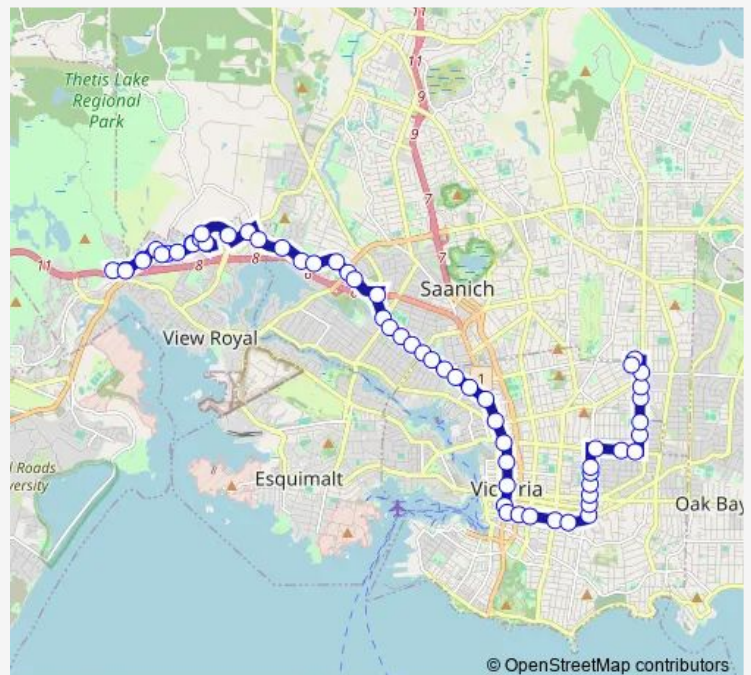

Bus 22a Vic General / Hillside Centre via Strawberry Vale

[Go to website](#)

Direction

Hillside Centre — Victoria General Hospital

59 stops

[Open route schedule](#)

- Hillside Centre
- Shelbourne St at Hillside Centre
- Shelbourne St at Hillside Ave
- Shelbourne St at Pearl St
- Shelbourne St at Kings Rd
- Shelbourne St at Haultain St
- Bay St at Shakespeare St
- Bay St at Belmont Ave
- Bay St at Fernwood Rd
- Fernwood Rd at Bay St
- Fernwood Rd at Pembroke St
- Fernwood Rd at Vining St
- Fernwood Rd at Pandora Ave
- Fernwood Rd at Johnson St
- Yates St at Fernwood Rd
- Yates St at Ormond St
- Yates St at Vancouver St
- Yates St at Quadra St
- Douglas St at Johnson St
- Douglas St at Herald St
- Douglas St at Discovery St

Route schedule

Hillside Centre — Victoria General Hospital

Monday	09:15-18:40
Tuesday	09:15-18:40
Wednesday	09:15-18:40
Thursday	09:15-18:40
Friday	09:15-18:40
Saturday	—
Sunday	—

Route info

Direction: Hillside Centre

Stops: 59

Trip Duration: 0 hour 57 min

Douglas St at Bay St

Douglas St at Kings Rd

Burnside Rd E at Douglas St

Burnside Rd E at Finlayson St

Burnside Rd E at Alpha St

Burnside Rd E at Dupplin Rd

Route info

Direction: Victoria General Hospital

Stops: 61

Trip Duration: 0 hour 54 min

Burnside Rd W at Tillicum Rd

Burnside Rd W at Albina St

Burnside Rd W at Millgrove St

Burnside Rd W at Wascana St