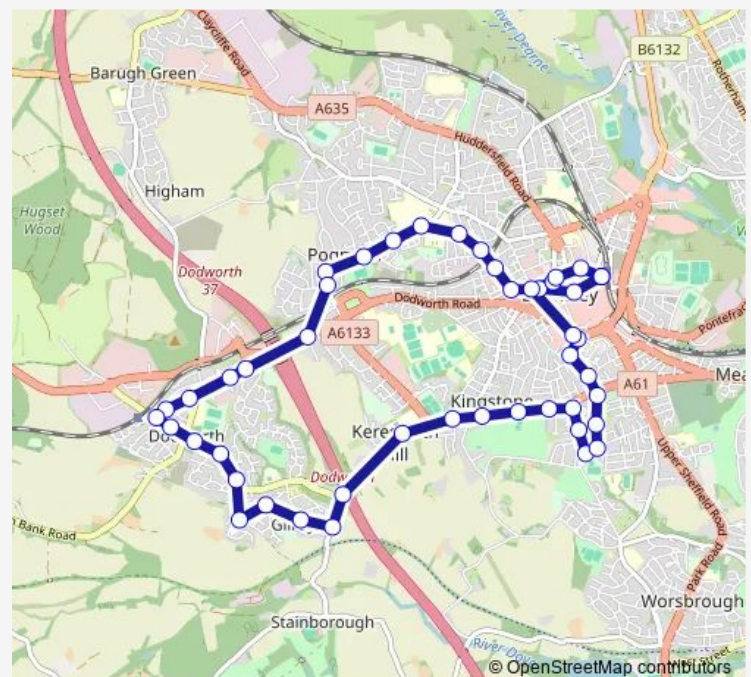

Station Road/Mitchelson Avenue

Station Road/Collins Close

High Street/Tannery Court

High Street/Jermyn Croft

Route schedule

Barnsley Interchange/A7 — Barnsley Interchange/A7

Monday 06:30-22:40

Tuesday 06:30-22:40

Wednesday 06:30-22:40

Thursday 06:30-22:40

Friday 06:30-22:40

Saturday 06:30-22:40

Sunday 10:48-22:40

Route info

Direction: Barnsley Interchange/A7

Stops: 47

Trip Duration: 0 hour 39 min

■ 22a — Barnsley - Barnsley

High Street/Strafford Walk

Smithy Wood Lane/Saville Road

Saville Road/Wharnccliffe

Saville Road/Green Lane

Gilroyd Lane/Saville Road

Keresforth Hill Road/Gilroyd Lane

Highstone Road/Warren Quarry Lane

Warren Quarry Lane/Surrey Close

Warren Quarry Lane/Park Road

Wood Street/Allatt Close

New Street/Princess Street

Upper New Street/West Way

West Way/Sheffield Road

Shambles Street/Sackville Street