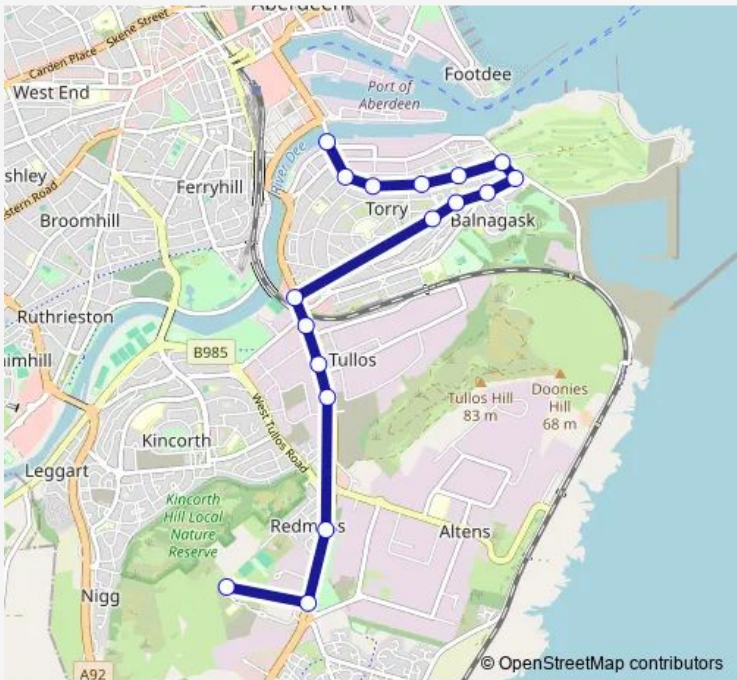

# Bus 22A Torry - Lochside Academy

[Go to website](#)

**Direction**  
 Lochside Academy — South Esplanade West  
 17 stops  
[Open route schedule](#)

- Lochside Academy
- Souter Head Road
- Redmoss Park
- Craigshaw Drive
- Greenbank Road
- Abbotswell Road
- Balnagask Road
- Farquhar Avenue
- Balnagask Place
- Finnan Brae
- St. Fittick's Road
- St Fittick's Road
- Baxter Street
- Abbey Place
- St Peter's Court
- Crombie Road
- South Esplanade West

Route schedule  
 Lochside Academy — South Esplanade West

Monday	14:50-15:45
Tuesday	15:40-15:45
Wednesday	14:50
Thursday	—
Friday	14:50
Saturday	—
Sunday	—

Route info  
 Direction: Lochside Academy  
 Stops: 17  
 Trip Duration: 0 hour 22 min

## Direction

South Esplanade East — Lochside Academy

18 stops

[Open route schedule](#)

South Esplanade East

Grampian Road

St Peter's Court

Mansefield Road

## Route info

Direction: South Esplanade East

Stops: 18

Trip Duration: 0 hour 22 min

22A Bus time schedules and route maps are available in an offline PDF at [busmaps.com](http://busmaps.com). Use the [busmaps.com](http://busmaps.com) website to see live bus times, train schedule or subway schedule, and step-by-step directions for all public transit in Aberdeen