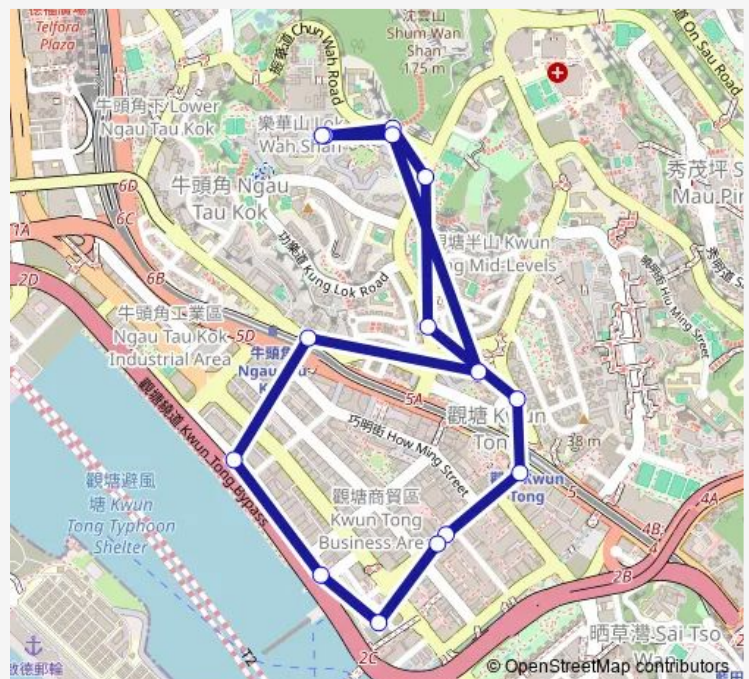

LOK WAH MINIBUS TERMINUS

CHUN WAH ROAD, NEAR LOK WAH SOUTH ESTATE

HONG NING ROAD RECREATION GROUND

HONG NING ROAD OUTSIDE HOUSE NO. 60

HIP WO STREET NEAR KWUN TONG RAILWAY STATION

HOI YUEN ROAD NEAR KWUN TONG STATION

NGAU TAU KOK ROAD NEAR NGAU TAU KOK RAILWAY STATION|NGAU TAU KOK ROAD, OUTSIDE LOTUS TOWER

YUE MAN SQUARE PUBLIC TRANSPORT INTERCHANGE

Chun WAH Road, Outside LOK WAH Estate Community Centre

LOK WAH MINIBUS TERMINUS

Route schedule

LOK WAH MINIBUS TERMINUS — LOK WAH MINIBUS TERMINUS

Monday	10:00-21:00
Tuesday	10:00-21:00
Wednesday	10:00-21:00
Thursday	10:00-21:00
Friday	10:00-21:00
Saturday	10:00-21:00
Sunday	07:00

Route info

Direction: LOK WAH MINIBUS TERMINUS

Stops: 15

Trip Duration: 0 hour 18 min

22A — LOK WAH Estate - Kwun Tong Ferry (Circular) (Supplementary Service Route (Circular))

22A Bus time schedules and route maps are available in an offline PDF at busmaps.com. Use the busmaps.com website to see live bus times, train schedule or subway schedule, and step-by-step directions for all public transit in Kwun Tong