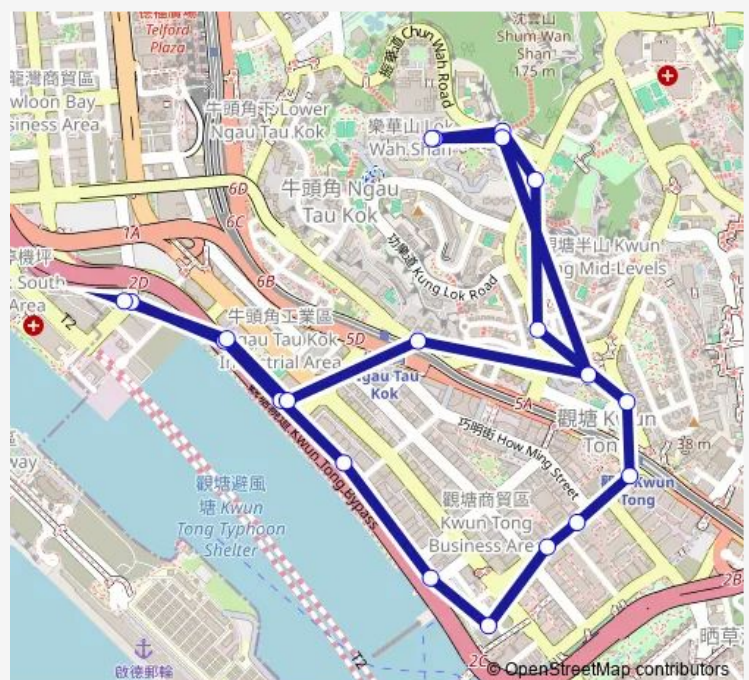

HOI BUN Road, Near ONE BAY East| HOI BUN Road, Near ONE BAY East

123 HOI BUN Road, Outside Hong Kong Lvgem Neo

Route schedule

LOK WAH Minibus Terminus — LOK WAH Minibus Terminus

Monday 07:00-15:00

Tuesday 07:00-15:00

Wednesday 07:00-15:00

Thursday 07:00-15:00

Friday 07:00-15:00

Saturday 07:00-15:00

Sunday —

Route info

Direction: LOK WAH Minibus Terminus

Stops: 21

Trip Duration: 0 hour 29 min

22a — LOK WAH Estate - Kwun Tong Ferry (Circular) (Supplementary Service Route Special Trips Route (...))

Ngau TAU KOK Road Near Ngau TAU KOK Railway Station|Ngau TAU KOK Road, Outside Lotus Tower

YUE MAN Square Public Transport Interchange

Chun WAH Road, Outside LOK WAH Estate Community Centre

LOK WAH Minibus Terminus

22a Bus time schedules and route maps are available in an offline PDF at busmaps.com. Use the busmaps.com website to see live bus times, train schedule or subway schedule, and step-by-step directions for all public transit in Kwun Tong