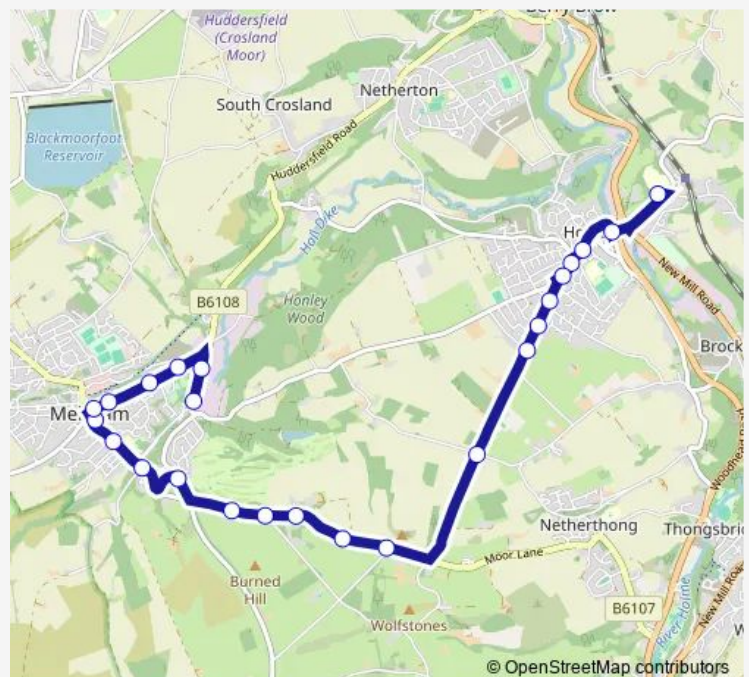

Thursday 15:05

Friday 15:05

Saturday —

Sunday —

Route info

Direction: High School Grounds

Stops: 24

Trip Duration: 0 hour 20 min

■ K4

Meltham Scout & Guide Centre

Meltham Mills Road Harewood Mount

Hall Park

Direction

Hall Park — High School Grounds

27 stops

[Open route schedule](#)

Saturday —

Sunday —

Route info

Direction: Hall Park

Stops: 27

Trip Duration: 0 hour 20 min

Eastgate Station Road

High School Grounds