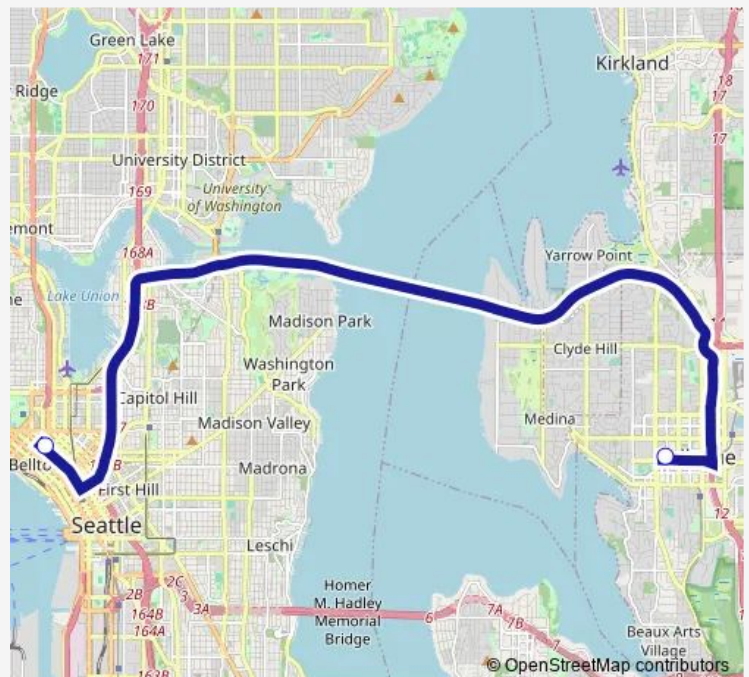

Route schedule

Everest — Everest - Belltown

Monday	16:10-17:40
Tuesday	16:10-17:40
Wednesday	16:10-17:40
Thursday	16:10-17:40
Friday	16:10-17:40
Saturday	—
Sunday	—

Route info

Direction: Everest

Stops: 2

Trip Duration: 0 hour 35 min