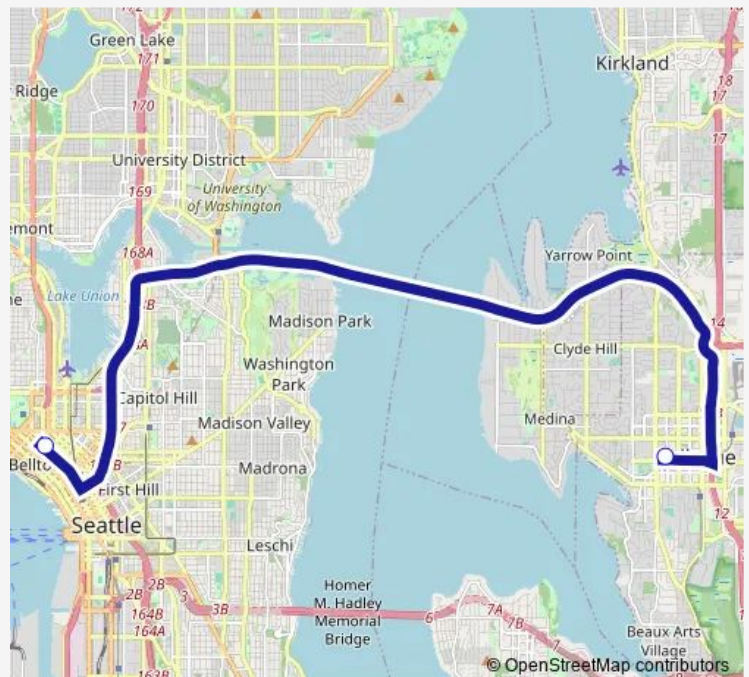

Route schedule

Everest — Everest - Belltown

Monday	16:10-17:40
Tuesday	16:10-17:40
Wednesday	16:10-17:40
Thursday	16:10-17:40
Friday	16:10-17:40
Saturday	—
Sunday	—

Route info

Direction: Everest

Stops: 2

Trip Duration: 0 hour 35 min