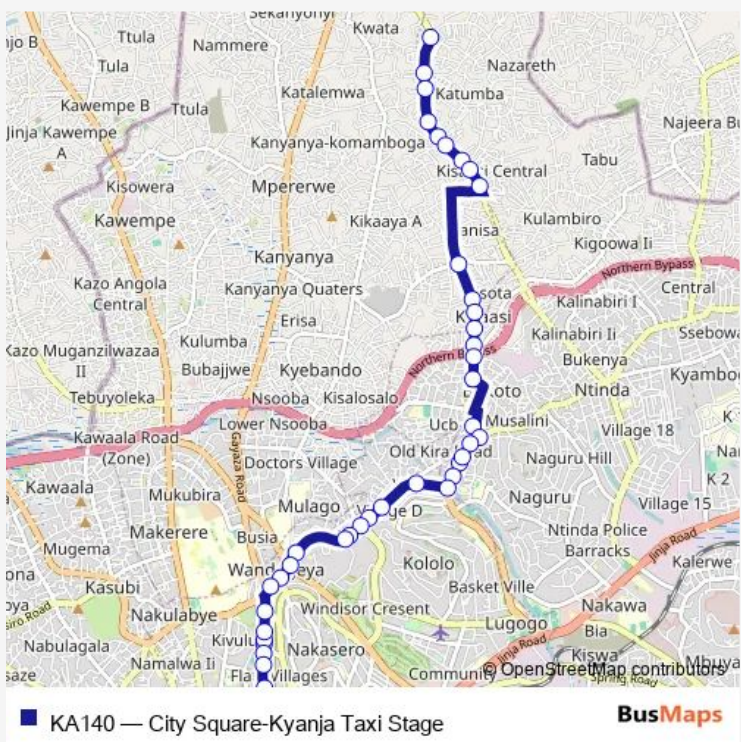

Bus KA140 City Square-Kyanja Taxi Stage

[Go to website](#)

Direction
 Kyanja — Shell Capotal
 43 stops
[Open route schedule](#)

- Kyanja
- Kensington Boulevard
- Prime Petrol Station (Kisaasi Rd)
- Sir Apollo Kaggwa Primary School
- Manchester
- Roy Medical Centre
- Ngeye House
- Step By Step Infant School
- Ndundu Complex
- Bytrust Petrol Station (Bukoto-kisasi Roundabout)
- Mariam High School
- Kisaasi College School
- Kisaasi Ssebagaka (Kikulu Rd Jct)
- Bukoto Rd - Kisota Rd Jct
- Dawn Children Centre
- Bukoto (Moyo Close Jct)
- Women's Hospital International
- Bukoto Kisasi T Junction
- City Ville
- Nakumatt - Total (Bukoto)
- Simba Radio

Route schedule
 Kyanja — Shell Capotal

| | |
|-----------|-------------|
| Monday | 06:30-19:00 |
| Tuesday | 06:30-19:00 |
| Wednesday | 06:30-19:00 |
| Thursday | 06:30-19:00 |
| Friday | 06:30-19:00 |
| Saturday | 06:30-19:00 |
| Sunday | 06:30-19:00 |

Route info
 Direction: Kyanja
 Stops: 43
 Trip Duration: 1 hour 7 min

Bukoto White Flats

Kira Police Station

Dmark Mobile

Kamwokya (Kira Rd)

Gapco (Kira Rd)

City Oil (Kamwokya)

Save The Children

British High Commission

Mulago Hospital Taxi

Mulago Roundabout

Ministry of Public Service (Haji Musa Kasule Rd)

Wandegeya - Ntinda Taxi (Nkiizi Rd)

Ymca

Bible House (Bombo Rd)

City Oil Petro Station (Bombo Rd)