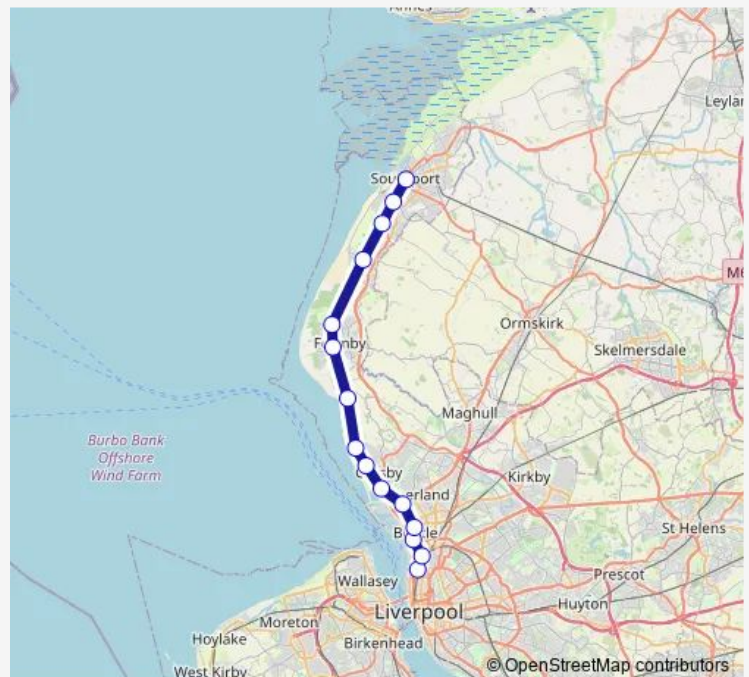

Bootle Oriel Road

Bootle New Strand

Seaforth & Litherland

Waterloo (Merseyside)

Blundellsands & Crosby

Hall Road

Hightown

Formby

Freshfield

Ainsdale

Hillside

Birkdale

Southport

Route schedule

Sandhills — Southport

Monday 05:59-06:01

Tuesday 05:59-06:01

Wednesday 05:59-06:01

Thursday 05:59-06:01

Friday 05:59-06:01

Saturday 05:59-06:01

Sunday —

Route info

Direction: Sandhills

Stops: 15

Trip Duration: 0 hour 41 min

■ Me:Sdl->Sop — ME train service from SDL to Sop

Me:Sdl->Sop Rail time schedules and route maps are available in an offline PDF at busmaps.com. Use the busmaps.com website to see live bus times, train schedule or subway schedule, and step-by-step directions for all public transit in Southport