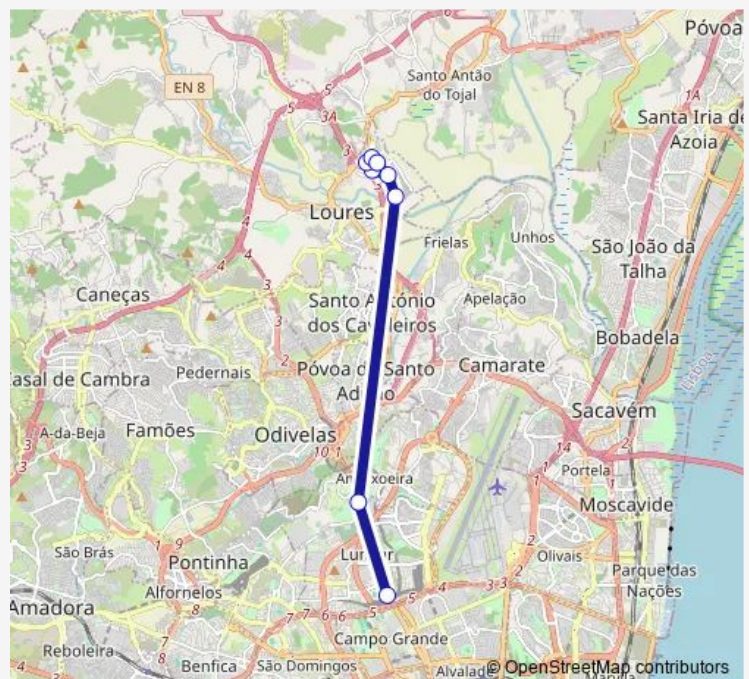

Monday 07:25-19:30

Tuesday 07:25-19:30

Wednesday 07:25-19:30

Thursday 07:25-19:30

Friday 07:25-19:30

Saturday —

Sunday —

Route info

Direction: Lisboa (Campo Grande)

Stops: 8

Trip Duration: 0 hour 20 min

■ 334 - Lisboa (Campo Grande) - Infantado

Bus time schedules and route maps are available in an offline PDF at busmaps.com. Use the busmaps.com website to see live bus times, train schedule or subway schedule, and step-by-step directions for all public transit in Lisbon