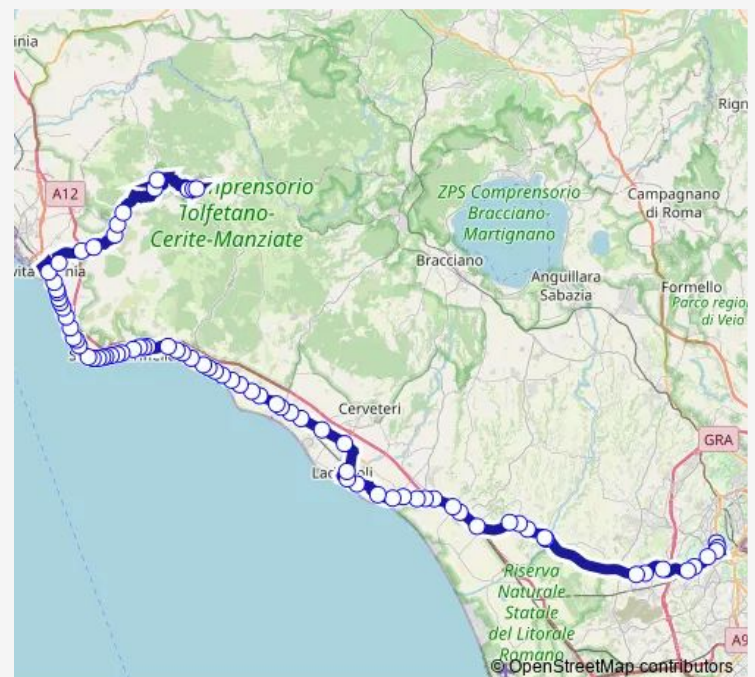

Ladispoli | Via Aurelia Via Sorgente # f21

Ladispoli | Via Aurelia Via Galassie # f22

Route schedule

Roma | Capolinea Cornelia # f1 — Tolfa | piazza Vittorio Veneto # f254

Monday 15:45

Tuesday 15:45

Wednesday 15:45

Thursday 15:45

Friday 15:45

Saturday 15:45

Sunday —

Route info

Direction: Roma | Capolinea Cornelia # f1

Stops: 79

Trip Duration: 2 hour 15 min

Roma Cornelia - Tolfa # To417d

Ladispoli | Via Aurelia Via Monteroni # f23

Ladispoli | Via Aurelia (Palo Laziale) # f146

Ladispoli | Via Palo Via Delfini # f5922

Ladispoli | Piazza Marescotti # f5924

Ladispoli | Stazione FS # f5926

Tolfa | Viale Italia Via Caro # f252

Tolfa | Viale Italia Via Togliatti # f253

Bus time schedules and route maps are available in an offline PDF at busmaps.com. Use the busmaps.com website to see live bus times, train schedule or subway schedule, and step-by-step directions for all public transit in Santa Marinella