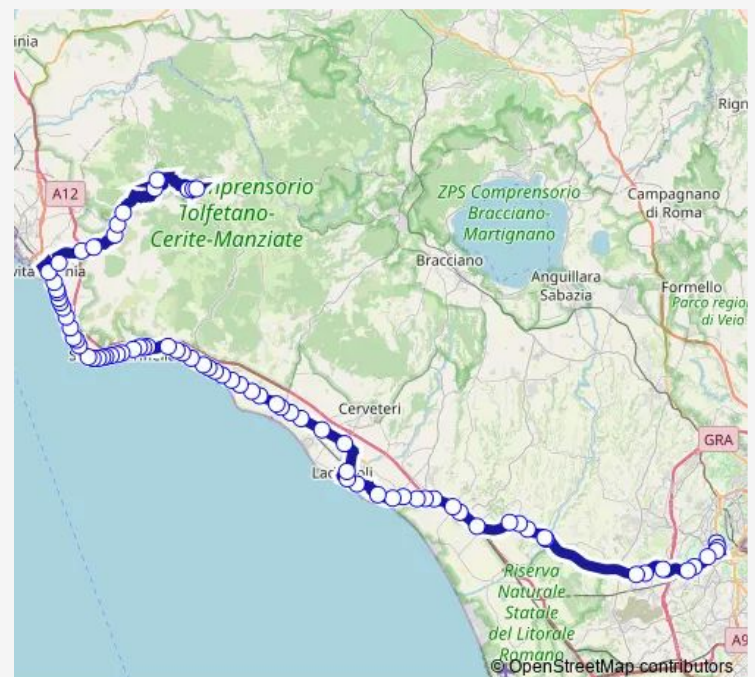

Ladispoli | Via Aurelia Via Sorgente # f21

Ladispoli | Via Aurelia Via Galassie # f22

Route schedule

Roma | Capolinea Cornelia # f1 — Tolfa | piazza Vittorio Veneto # f254

Monday 06:45-15:45

Tuesday 06:45-15:45

Wednesday 06:45-15:45

Thursday 06:45-15:45

Friday 06:45-15:45

Saturday 15:45

Sunday —

Route info

Direction: Roma | Capolinea Cornelia # f1

Stops: 79

Trip Duration: 2 hour 22 min

Roma Cornelia - Tolfa # To417d

Ladispoli | Via Aurelia Via Monteroni # f23

Ladispoli | Via Aurelia (Palo Laziale) # f146

Ladispoli | Via Palo Via Delfini # f5922

Ladispoli | Piazza Marescotti # f5924

Allumiere | Piazza Repubblica # f258

Tolfa | Viale Italia Via Caro # f252

Tolfa | Viale Italia Via Togliatti # f253

Bus time schedules and route maps are available in an offline PDF at busmaps.com. Use the busmaps.com website to see live bus times, train schedule or subway schedule, and step-by-step directions for all public transit in Santa Marinella