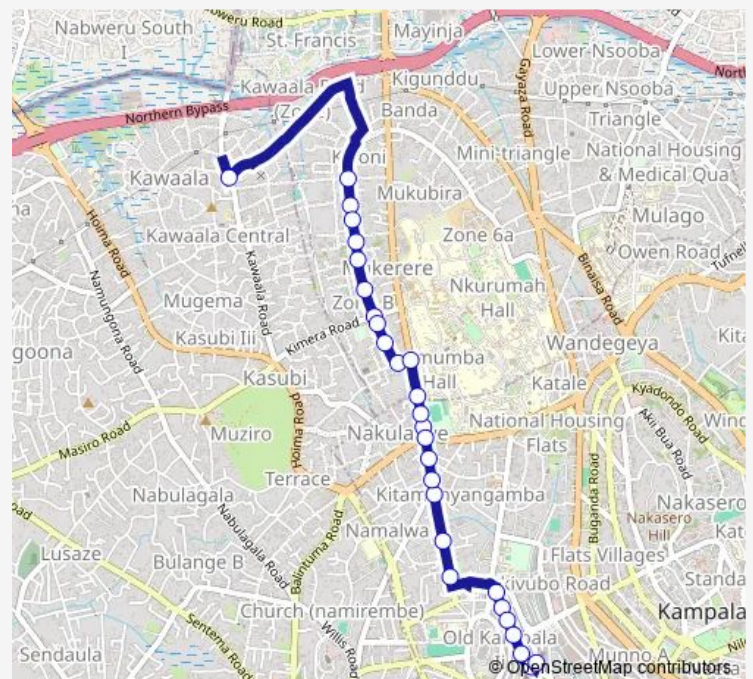

Bus Ka080 Kawaala Stage-New Taxi Park

[Go to website](#)

Direction

Kawala — Namirembe Guest House

28 stops

[Open route schedule](#)

- Kawala
- Makarere Kikoni Stage
- J-frigh Hotel Post
- Sekajja's Jet Car Wash
- Off Shore Hostel
- Hello Darling Restaurant
- Douglas Villa Hostel
- Makarere Kikoni Stage
- Caltec Academy
- Pintos & Nalika Hostels
- Sharks Hostel
- UCF Kikoni
- V-power Gustro Book Centre
- Makere Metropolitan Management Institute
- Oilcom (Sir Apollo Kagwa Rd)
- Full Gospel Church
- Full Gospel Church Extension
- Multitech Business School
- Sir Apollo Kagwa Rd - Kyaddondo Rd 2 Jct
- Department of Refugees Pm's Office
- Shell (Sir Apollo Kagwa Rd)

Route schedule

Kawala — Namirembe Guest House

Monday	06:30-19:00
Tuesday	06:30-19:00
Wednesday	06:30-19:00
Thursday	06:30-19:00
Friday	06:30-19:00
Saturday	06:30-19:00
Sunday	06:30-19:00

Route info

Direction: Kawala

Stops: 28

Trip Duration: 0 hour 51 min

■ Ka080 — Kawaala Stage-New Taxi Park

Midland Clinic

Sema Properties Head Office

Petro Fuel Station (Martin Rd)

Quality Supermarket

City Oil (Martin Rd)