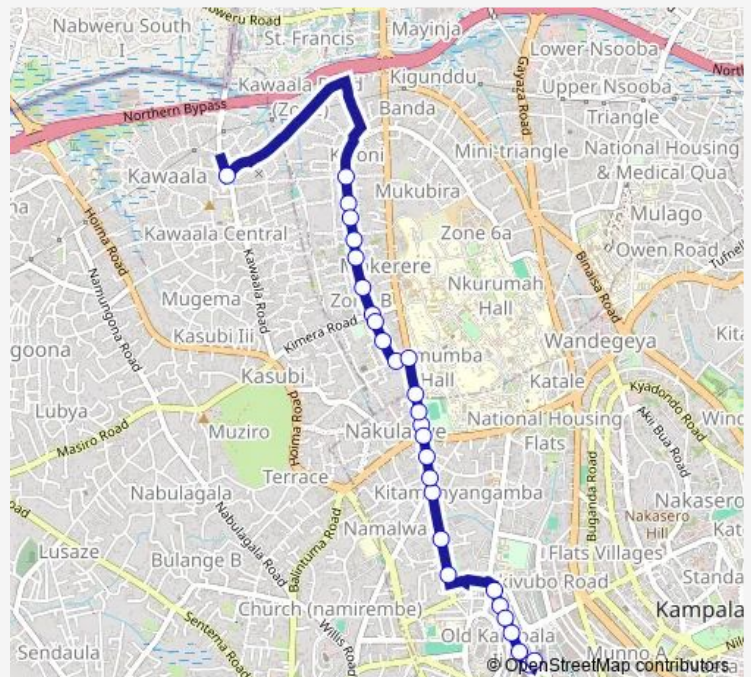

Bus KA080 Kawaala Stage-New Taxi Park

[Go to website](#)

Direction

Kawala — Namirembe Guest House

28 stops

[Open route schedule](#)

- Kawala
- Makarere Kikoni Stage
- J-frigh Hotel Post
- Sekajja's Jet Car Wash
- Off Shore Hostel
- Hello Darling Restaurant
- Douglas Villa Hostel
- Makarere Kikoni Stage
- Caltec Academy
- Pintos & Nalika Hostels
- Sharks Hostel
- UCF Kikoni
- V-power Gustro Book Centre
- Makere Metropolitan Management Institute
- Oilcom (Sir Apollo Kagwa Rd)
- Full Gospel Church
- Full Gospel Church Extension
- Multitech Business School
- Sir Apollo Kagwa Rd - Kyaddondo Rd 2 Jct
- Department of Refugees Pm's Office
- Shell (Sir Apollo Kagwa Rd)

Route schedule

Kawala — Namirembe Guest House

Monday	06:30-19:00
Tuesday	06:30-19:00
Wednesday	06:30-19:00
Thursday	06:30-19:00
Friday	06:30-19:00
Saturday	06:30-19:00
Sunday	06:30-19:00

Route info

Direction: Kawala

Stops: 28

Trip Duration: 0 hour 51 min

KA080 — Kawaala Stage-New Taxi Park

Midland Clinic

Sema Properties Head Office

Petro Fuel Station (Martin Rd)

Quality Supermarket

City Oil (Martin Rd)