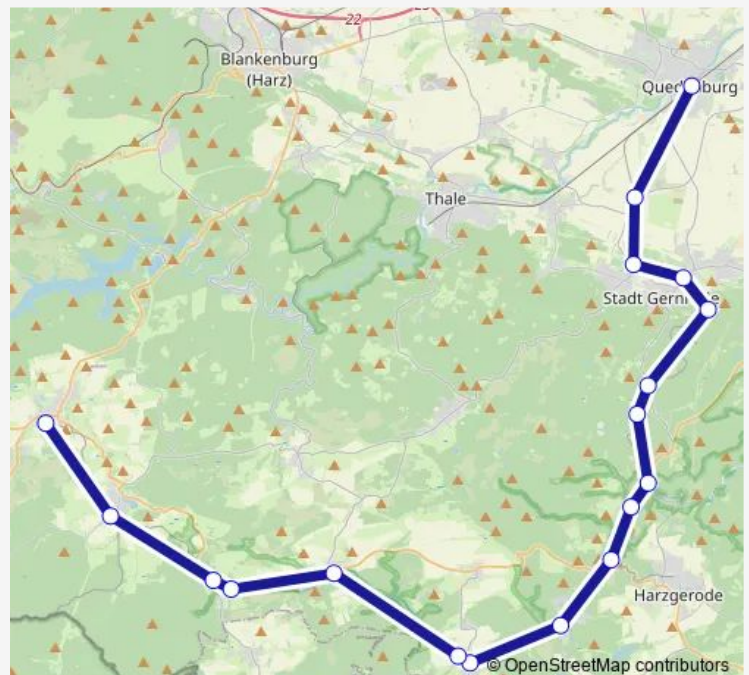

### Direction

Brocken — Wernigerode Hbf (Hsb)

8 stops

[Open route schedule](#)

Brocken

Schierke

Drei Annen Hohne

Steinerne Renne

Wernigerode-Hasserode

Wernigerode Hochschule Harz

Wernigerode Westerntor

Wernigerode Hbf (Hsb)

### Route schedule

Brocken — Wernigerode Hbf (Hsb)

Monday	11:36-17:07
Tuesday	11:36-17:07
Wednesday	11:36-17:07
Thursday	11:36-17:07
Friday	11:36-17:07
Saturday	11:36-17:07
Sunday	11:36-17:07

### Route info

Direction: Brocken

Stops: 8

Trip Duration: 1 hour 38 min

■ DPN

BusMaps