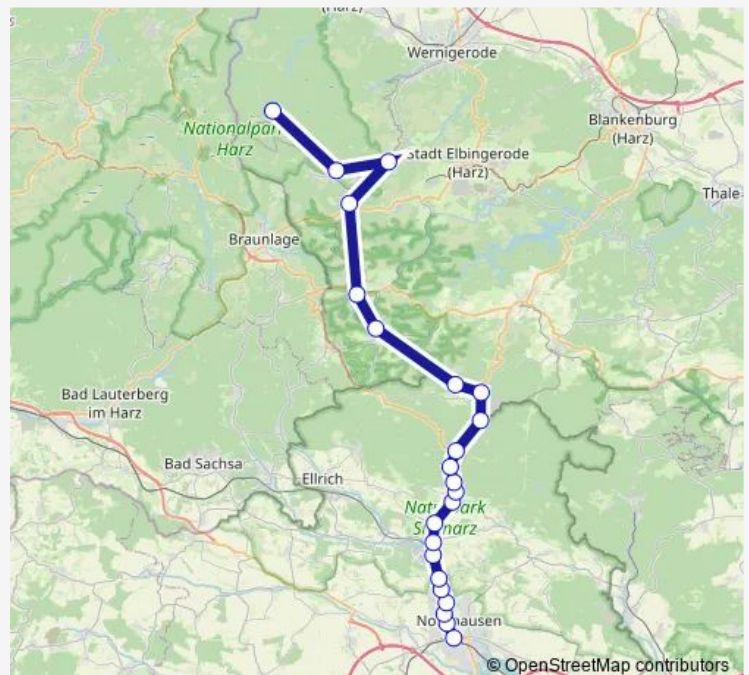

### Route schedule

Nordhausen Nord — Brocken

Monday 10:33-15:06

Tuesday 10:33-15:06

Wednesday 10:33-15:06

Thursday 10:33-15:06

Friday 10:33

Saturday 13:39-15:06

### Route info

Direction: Nordhausen Nord

Stops: 23

Trip Duration: 3 hour 11 min

Schierke

Brocken