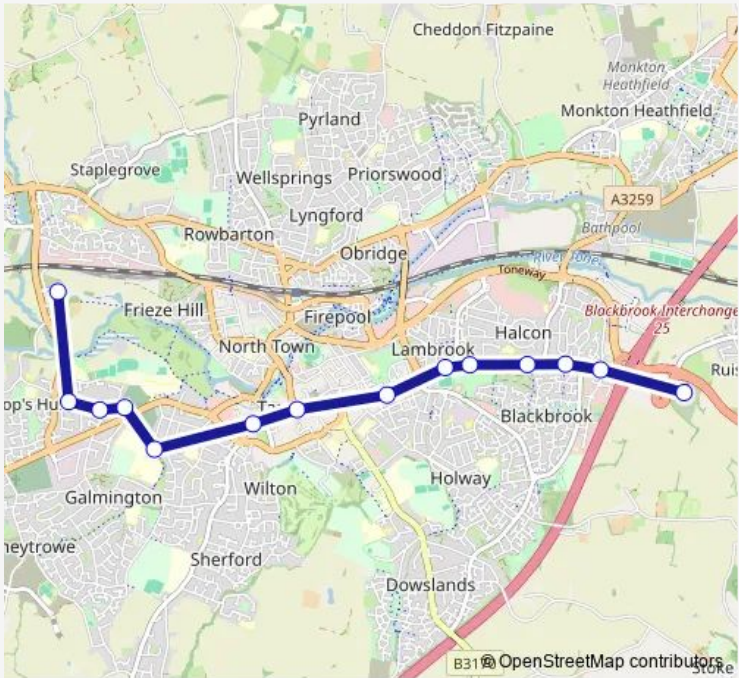

Bus PR Silk Mills Park and Ride - Gateway Park and Ride

[Go to website](#)

**Direction**  
 Gateway P&R — Silk Mills P&R  
 14 stops  
[Open route schedule](#)

- Gateway P&R
- Ilminster Road Busway
- Ilminster Road
- Halcon Corner
- Rose Inn
- Bus Depot
- Old Hospital
- Market House
- County Hall
- Musgrove Park Hospital
- TA Centre
- Mountway Road
- Fish and Chip Shop
- Silk Mills P&R

Route schedule  
 Gateway P&R — Silk Mills P&R

Monday	06:20-20:20
Tuesday	06:20-20:20
Wednesday	06:20-20:20
Thursday	06:20-20:20
Friday	06:20-20:20
Saturday	08:20-18:20
Sunday	—

Route info  
 Direction: Gateway P&R  
 Stops: 14  
 Trip Duration: 0 hour 25 min

■ PR — Silk Mills Park and Ride - Gateway Park and Ride **BusMaps**

**Direction**

Silk Mills P&amp;R — Gateway P&amp;R

14 stops

[Open route schedule](#)

Silk Mills P&amp;R

Fish and Chip Shop

Mountway Road

## Route info

Direction: Silk Mills P&amp;R

Stops: 14

Trip Duration: 0 hour 22 min

PR Bus time schedules and route maps are available in an offline PDF at [busmaps.com](http://busmaps.com). Use the [busmaps.com](http://busmaps.com) website to see live bus times, train schedule or subway schedule, and step-by-step directions for all public transit in Taunton