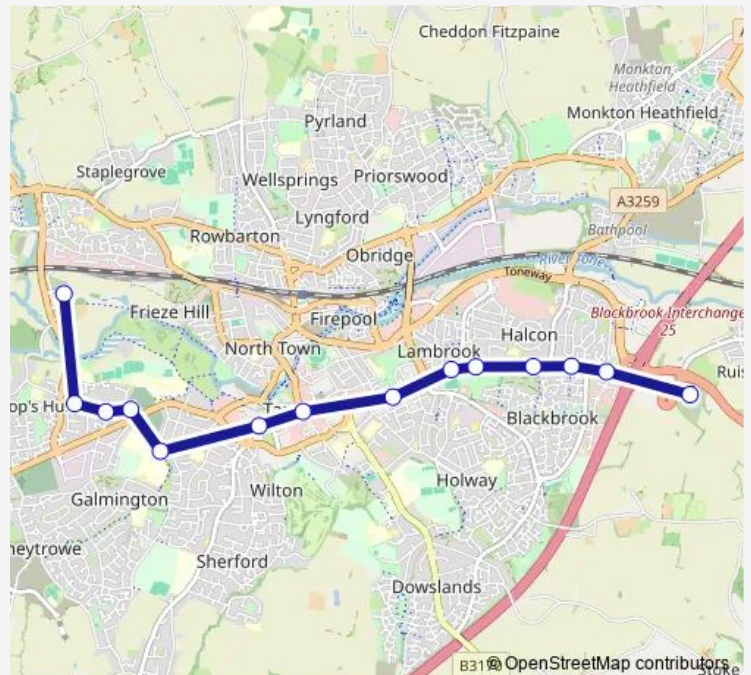

TA Centre

Mountway Road

Fish and Chip Shop

Silk Mills P&R

Route schedule

Gateway P&R — Silk Mills P&R

Monday 06:20-20:20

Tuesday 06:20-20:20

Wednesday 06:20-20:20

Thursday 06:20-20:20

Friday 06:20-20:20

Saturday 08:20-18:20

Sunday —

Route info

Direction: Gateway P&R

Stops: 14

Trip Duration: 0 hour 26 min

Direction

Silk Mills P&R — Gateway P&R

14 stops

[Open route schedule](#)

Silk Mills P&R

Fish and Chip Shop

Mountway Road

Route info

Direction: Silk Mills P&R

Stops: 14

Trip Duration: 0 hour 26 min

PR Bus time schedules and route maps are available in an offline PDF at busmaps.com. Use the busmaps.com website to see live bus times, train schedule or subway schedule, and step-by-step directions for all public transit in Taunton