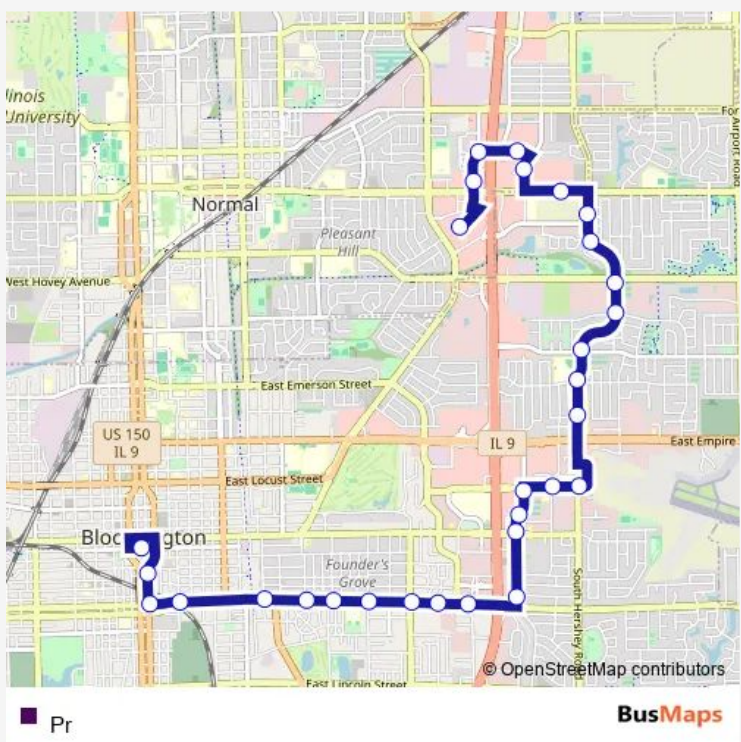

**Direction**  
 Target — Downtown Bloomington Transfer Center  
 30 stops  
[Open route schedule](#)

- Target
- Landmark Dr & Visa Dr
- Landmark Dr & Parkway Plaza Dr
- Parkway Plaza Dr & Walmart
- Susan Dr & Patriot Dr
- College Ave & Meijer
- Hershey Rd & Jumer Dr
- Hershey Rd & Arbor Ct
- Hershey Rd & General Electric Rd
- Hershey Rd & Rainbow Ave
- Hershey Rd & Clearwater Ave
- Hershey Rd & Arrowhead Dr
- Hershey Rd & Lamon Dr
- Chancellor Dr & Hershey Rd
- Eastland Dr & Williamsburg Dr
- Prospect Rd & Eastland Dr
- Prospect Rd & Eldorado Rd
- Prospect Rd & Washington St
- Prospect Rd & Eldorado Rd
- Oakland Ave & Four Seasons Rd
- Oakland Ave & Seville Rd

**Route schedule**  
 Target — Downtown Bloomington Transfer Center

Monday	06:20-19:50
Tuesday	06:20-19:50
Wednesday	06:20-19:50
Thursday	06:20-19:50
Friday	06:20-19:50
Saturday	06:50-19:50
Sunday	06:50-17:50

**Route info**  
 Direction: Target  
 Stops: 30  
 Trip Duration: 0 hour 32 min

Oakland Ave & Mercer Ave

Oakland Ave & Vale St

Oakland Ave & Kreitzer Ave

Oakland Ave & State St

Oakland Ave & Mcclun St

Oakland Ave & Gridley St

## Route info

Direction: Downtown Bloomington - 200 W Front St - Northside

Stops: 34

Trip Duration: 0 hour 29 min

Hershey Rd & General Electric Rd

Hershey Rd & Arbor Ct

Hershey Rd & Summerfield Blvd

College Ave & Meijer