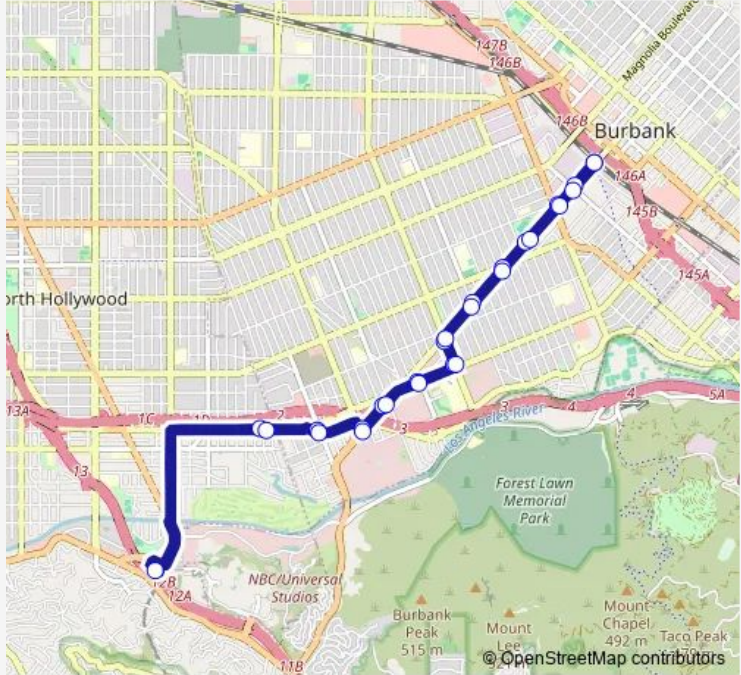

Bus PR Pink Route

[Go to website](#)

Direction
 Metrolink Station — Metrolink Station
 27 stops
[Open route schedule](#)

- Metrolink Station
- Olive & Lake Sb
- Olive & Victory Sb
- Olive & Joslyn Center
- Olive & Verdugo
- Olive & Keystone Sb
- Buena Vista & Olive Sb
- Buena Vista & Alameda Sb
- Alameda & Bob Hope Sb
- Olive & Cailifornia
- Olive & Hollywood Way
- Riverside & Pass
- Riverside & Mariota
- Universal Redline Station
- Riverside & Mariota
- Riverside & Pass
- Hollywood & Olive Eb
- Olive & California Eb
- Alameda & Bob Hope Eb
- Buena Vista & Alameda Nb
- Buena Vista & Olive Nb

Route schedule
 Metrolink Station — Metrolink Station

Monday	05:33-21:00
Tuesday	05:33-21:00
Wednesday	05:33-21:00
Thursday	05:33-21:00
Friday	05:33-21:00
Saturday	—
Sunday	—

Route info
 Direction: Metrolink Station
 Stops: 27
 Trip Duration: 0 hour 53 min

PR — Pink Route **BusMaps**

Olive & Keystone Nb

Olive & Verdugo Nb

Olive & Virginia

Olive & Victory Nb

Olive & Lake Nb

Metrolink Station

PR Bus time schedules and route maps are available in an offline PDF at busmaps.com. Use the busmaps.com website to see live bus times, train schedule or subway schedule, and step-by-step directions for all public transit in

The schedule is provided in the local timezone. Times with "(+1)" indicate departures on the next day.

PDF file created on 2025-01-16

2024 BusMaps.com - All Rights Reserved