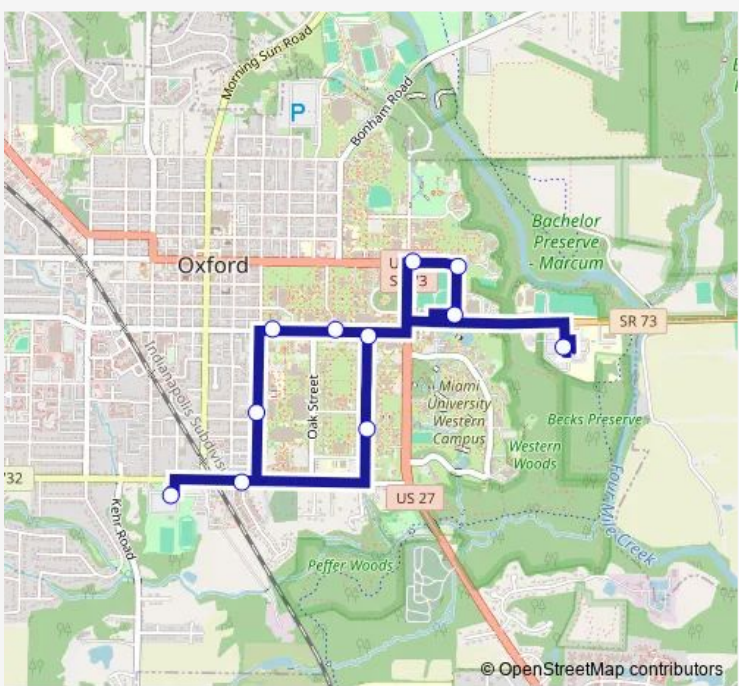

Bus PR Park & Ride

[Go to website](#)

Direction
 Chestnut Field Park & Ride — S. Campus Garage
 11 stops
[Open route schedule](#)

- Chestnut Field Park & Ride
- Chestnut Place Apts.
- Morris Hall
- Miami Station D
- Ditmer
- Cole Services Building
- East Quad
- Farmer School
- Miami Station A
- Mcguffey Hall
- S. Campus Garage

Route schedule
 Chestnut Field Park & Ride — S. Campus Garage

Monday	07:00-19:30
Tuesday	07:00-19:30
Wednesday	07:00-19:30
Thursday	07:00-19:30
Friday	07:00-19:30
Saturday	—
Sunday	—

Route info
 Direction: Chestnut Field Park & Ride
 Stops: 11
 Trip Duration: 0 hour 21 min

PR Bus time schedules and route maps are available in an offline PDF at busmaps.com. Use the busmaps.com website to see live bus times, train schedule or subway schedule, and step-by-step directions for all public transit in Oxford

The schedule is provided in the local timezone. Times with "(+1)" indicate departures on the next day.

PDF file created on 2025-01-16

2024 BusMaps.com - All Rights Reserved