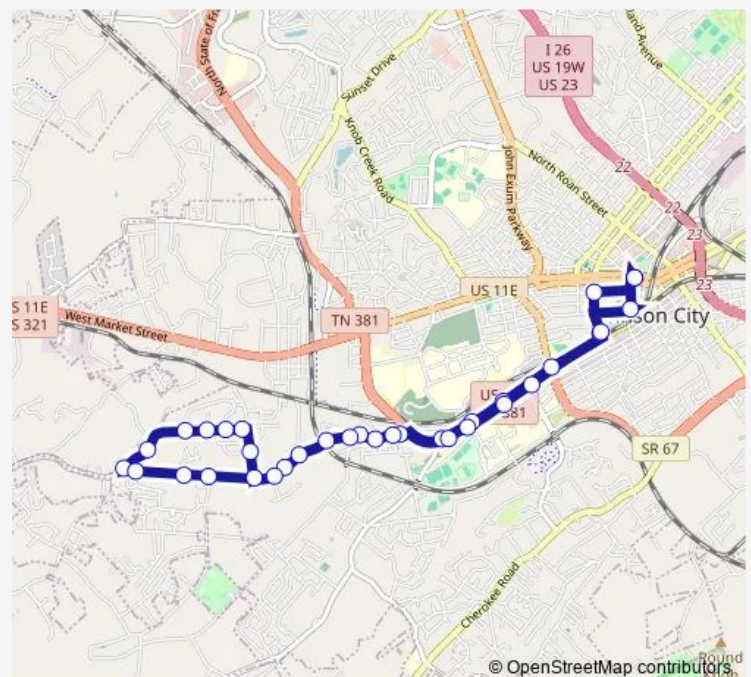

Mayfield & W. Walnut

Route schedule

Transit Ctr — Transit Ctr

Monday 06:45-17:45

Tuesday 06:45-17:45

Wednesday —

Thursday —

Friday 06:45-17:45

Saturday —

Sunday —

Route info

Direction: Transit Ctr

Stops: 34

Trip Duration: 0 hour 25 min

PR — Purple

W. Walnut & Alta Tree

SOF & Gilbreath

W. Watauga - Univ Edge Apts

W. Watauga & Wilson

Transit Ctr

Direction

Transit Ctr — Transit Ctr

36 stops

[Open route schedule](#)

Saturday 08:15-16:15

Sunday —

Route info

Direction: Transit Ctr

Stops: 36

Trip Duration: 0 hour 22 min

S. Greenwood - Earth Fare/Kroger

SOF - Earth Fare