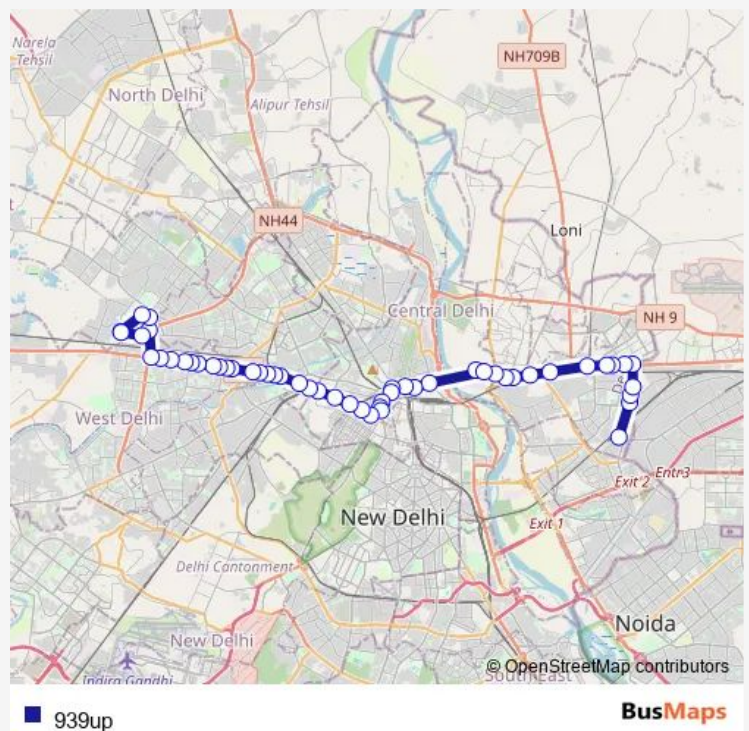

St Stephen Hospital

Ice Factory (Rani Jhansi Road)

Azad Market

Route schedule

Anand Vihar Isbt Terminal — Q Block Mangol Puri Terminal

Monday 00:15-22:31

Tuesday 00:15-22:31

Wednesday 00:15-22:31

Thursday 00:15-22:31

Friday 00:15-22:31

Saturday 00:15-22:31

Sunday 00:15-22:31

Route info

Direction: Anand Vihar Isbt Terminal

Stops: 52

Trip Duration: 2 hour 7 min