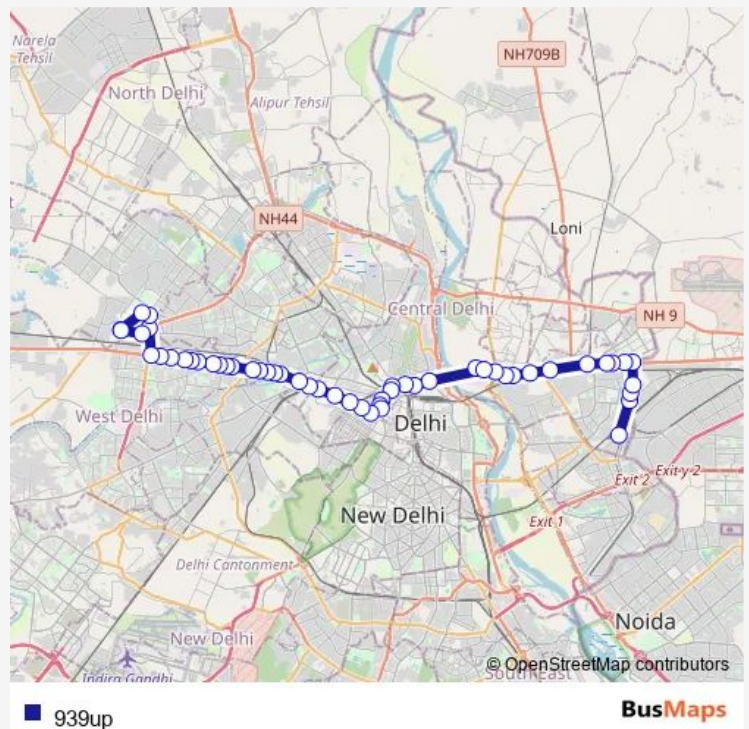

St Stephen Hospital

Ice Factory (Rani Jhansi Road)

Azad Market

Route schedule

Anand Vihar Isbt Terminal — Q Block Mangol Puri Terminal

Monday 00:15-22:31

Tuesday 00:15-22:31

Wednesday 00:15-22:31

Thursday 00:15-22:31

Friday 00:15-22:31

Saturday 00:15-22:31

Sunday 00:15-22:31

Route info

Direction: Anand Vihar Isbt Terminal

Stops: 52

Trip Duration: 2 hour 7 min