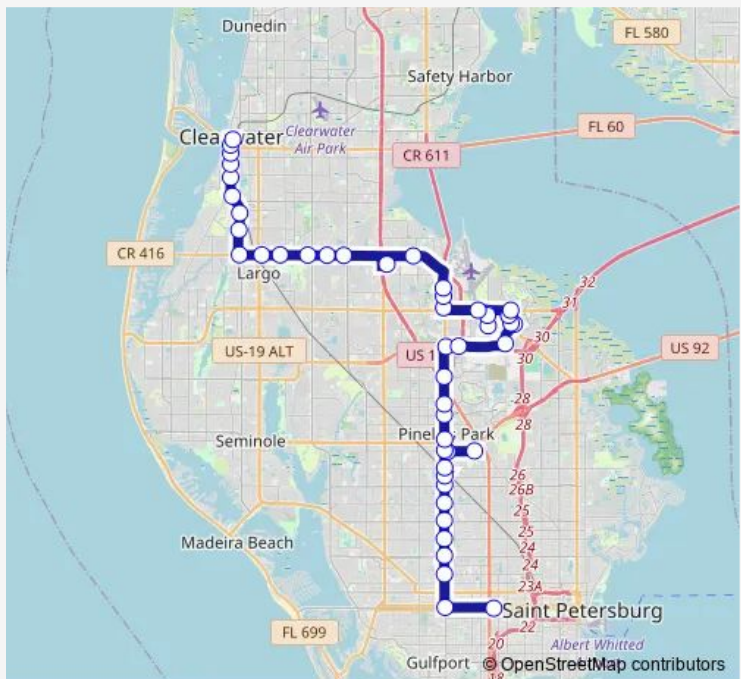

Direction: Grand Central Station - B

Stops: 47

Trip Duration: 1 hour 43 min

52LX — 52 Limited Stops **BusMaps**

Carillon Pkwy + #760

Raymond James Towers

Ulmerton RD + Egret Blvd

34th ST N + Tech DR N

## Route info

Direction: Park ST Terminal - Platform - C

Stops: 48

Trip Duration: 1 hour 47 min

Raymond James Towers

Carillon Pkwy + 800

Carillon Pkwy + 780

Carillon Pkwy + 750