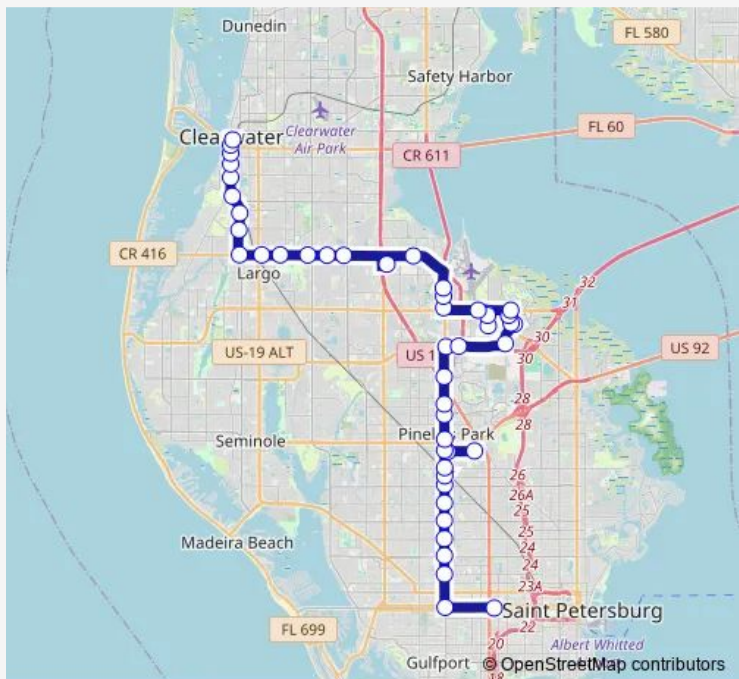

Bus 52lx 52 Limited Stops

[Go to website](#)

Direction
 Grand Central Station - A — Park ST Terminal - Platform - B
 47 stops
[Open route schedule](#)

- Grand Central Station - A
- Central AVE + 49th ST N
- 49th ST N + 13th AVE N
- 49th ST N + 22nd AVE N
- 49th ST N + 30th AVE N
- 49th ST N + 39th AVE N
- 49th ST N + 47th AVE N
- 49th ST N + 54th AVE N
- 49th ST N + Carrier ST N
- 49th ST N + 62nd Ave
- 70th AVE + 48th St
- Shoppes AT Park Place - Shelter - C
- 49th ST + 70th Ave
- 49th ST + 75th Ave
- 49th ST + 86th Ave
- 49th ST + 9165
- 49th ST + Lake Blvd
- 118th AVE N + 49th ST N
- 118th AVE N + 44th ST N
- 28th ST N + 118th AVE N
- Carillon Pkwy + 680

52lx — 52 Limited Stops **BusMaps**

Carillon Pkwy + #760

Raymond James Towers

Ulmerton RD + Egret Blvd

34th ST N + Tech DR N

Psta 34th ST Layby - Platform - A

34th ST N + Tech Drive N

Ulmerton RD + 38th ST N

49th ST N + Ulmerton Rd

49th ST N + 140th AVE N

49th ST N + 144th AVE N

Roosevelt Blvd + 58th ST N

Largo Transit Center

East BAY DR + Belcher RD N

East BAY DR + Fulton ST Ne

East BAY DR + 2398

Sunday —

Route info

Direction: Park ST Terminal - Platform - B

Stops: 48

Trip Duration: 1 hour 47 min

Raymond James Towers

Carillon Pkwy + 800

Carillon Pkwy + 780