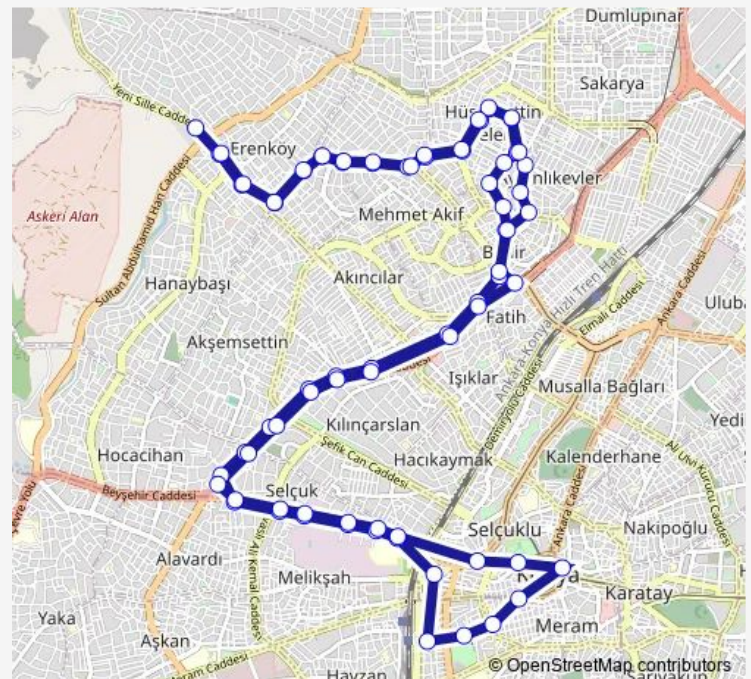

Thursday 06:00-23:45

Friday 06:00-23:45

Saturday 06:00-23:45

Sunday 07:00-00:10⁺¹

Route info

Direction: Erenköy Hareket Merkezi

Stops: 76

Trip Duration: 1 hour 28 min

67-A — Mimar Sinan - Mimar Sinan

BusMaps

Mahmut Sami Ramazanođlu İhl

Eski Sille Cd

Boyalı

Eşrefođlu İlkokulu

Novotel

Başkent Hastanesi