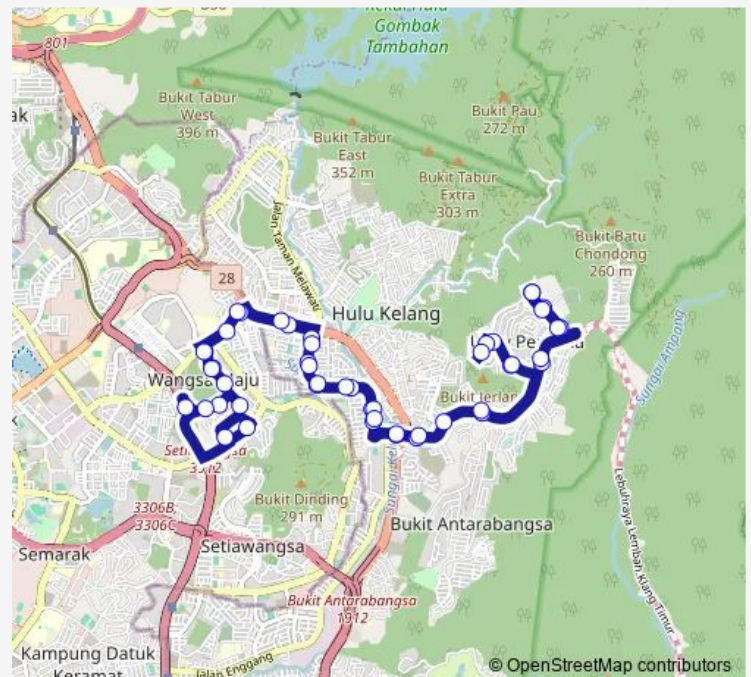

KI747 Wangsa Walk (Timur)

KI2106 Aeon BIG Wangsa Maju

Route schedule

Hentian Ukay Perdana — Hentian Ukay Perdana

Monday —

Tuesday —

Wednesday —

Thursday —

Friday —

Saturday 05:30-21:00

Sunday 05:30-21:00

Route info

Direction: Hentian Ukay Perdana

Stops: 48

Trip Duration: 1 hour 20 min

T222 — Stesen LRT Sri Rampai ~ Ukay Perdana