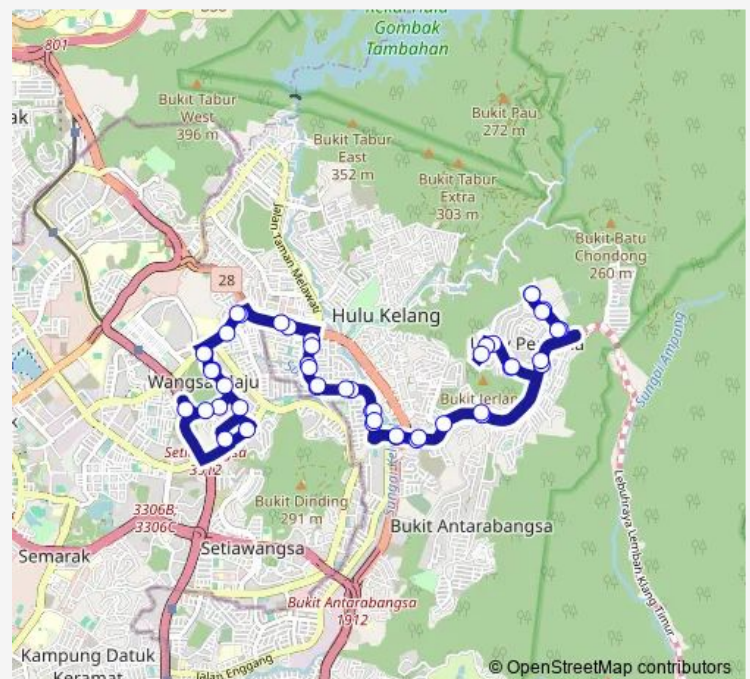

KI747 Wangsa Walk (Timur)

KI2106 Aeon BIG Wangsa Maju

Route schedule

Hentian Ukay Perdana — Hentian Ukay Perdana

Monday —

Tuesday —

Wednesday —

Thursday —

Friday —

Saturday 05:30-21:00

Sunday 05:30-21:00

Route info

Direction: Hentian Ukay Perdana

Stops: 48

Trip Duration: 1 hour 20 min

T222 — Stesen LRT Sri Rampai ~ Ukay Perdana