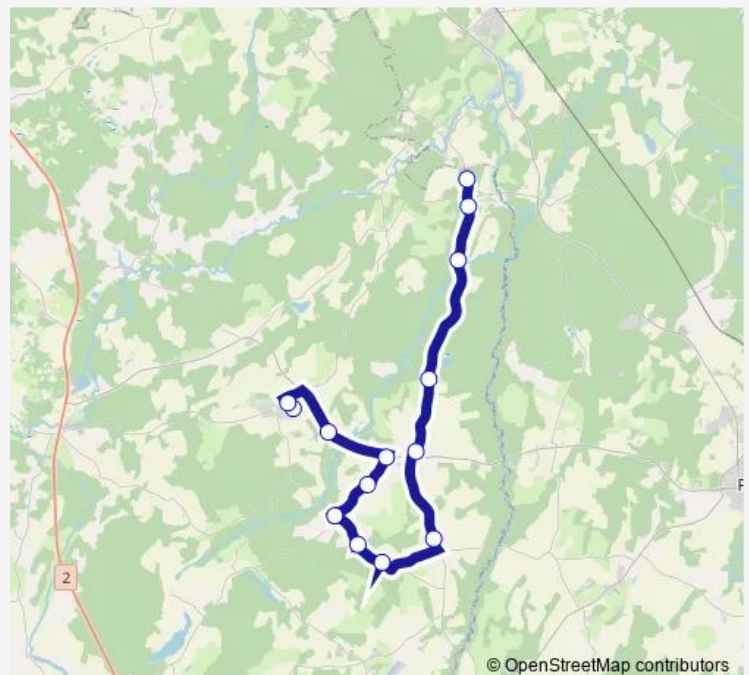

Friday —

Saturday —

Sunday —

Route info

Direction: Krootuse kool

Stops: 14

Trip Duration: 0 hour 25 min

© OpenStreetMap contributors