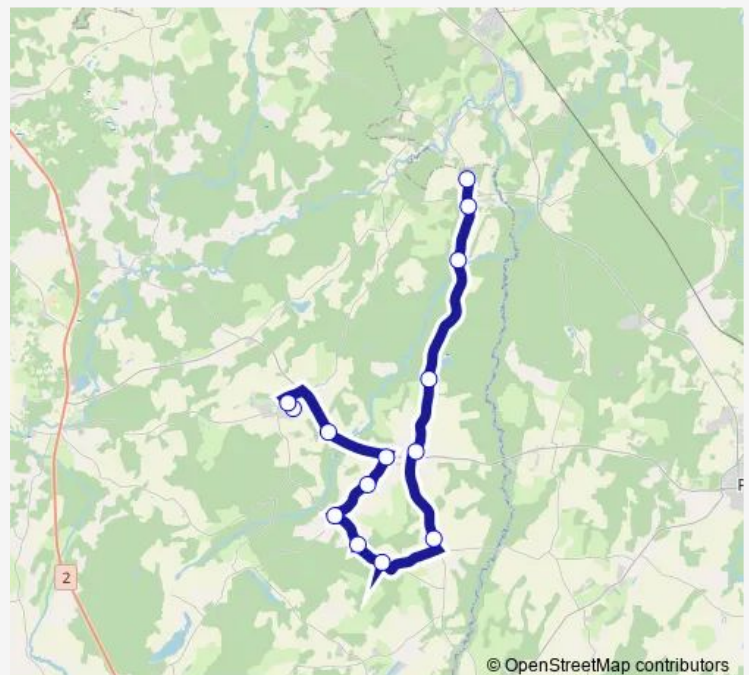

Friday —

Saturday —

Sunday —

**Route info**

Direction: Krootuse kool

Stops: 14

Trip Duration: 0 hour 25 min

49b Bus time schedules and route maps are available in an offline PDF at [busmaps.com](https://busmaps.com). Use the [busmaps.com](https://busmaps.com) website to see live bus times, train schedule or subway schedule, and step-by-step directions for all public transit in Polva