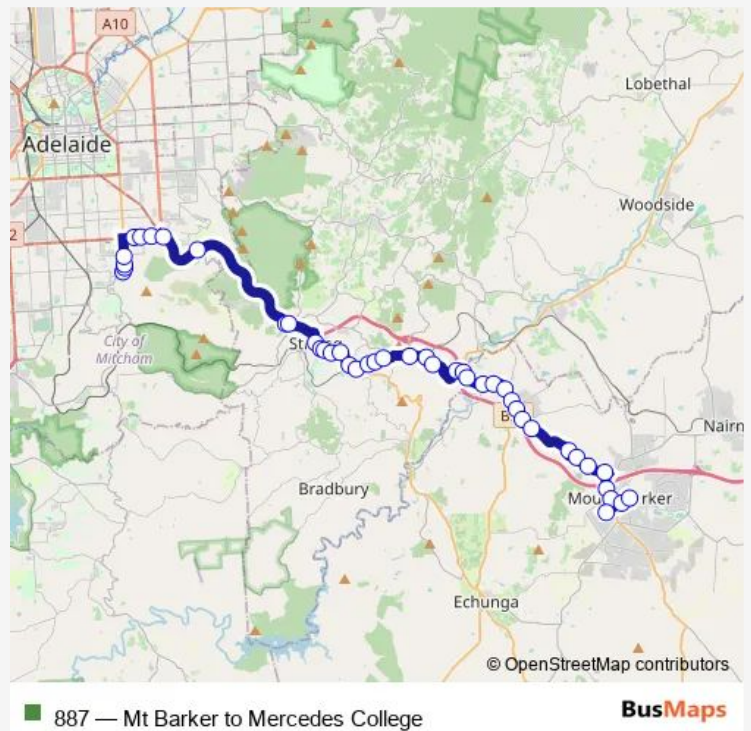

Bus 887 Mt Barker to Mercedes College

[Go to website](#)

Direction
 Stop 16A Maitland St - North side — Zone A Dutton Rd Park 'n' Ride
 43 stops
[Open route schedule](#)

- Stop 16A Maitland St - North side
- Stop 16 Fullarton Rd - West side
- Stop 15 Fullarton Rd - West side
- Stop 14 Fullarton Rd - West side
- Stop 164 Cross Rd - North side
- Stop 163 Cross Rd - North side
- Stop 20 Cross Rd - North side
- Stop 14 Mt Barker Rd - North side
- Stop 16 South Eastern Fwy - North West side
- Stop 24A / Zone A Crafers Park N Ride
- Stop 25 Main St - North side
- Stop 36 Mt Barker Rd - East side
- Stop 37 Mt Barker Rd - North side
- Stop 38 Mt Barker Rd - North side
- Stop 39 Mt Barker Rd - North side
- Stop 40 Mt Barker Rd - North side
- Stop 41 Mt Barker Rd - North side
- Stop 42 Mt Barker Rd - North side
- Stop 43 Mt Barker Rd - North West side
- Stop 44 Mt Barker Rd - North side
- Stop 45 Mt Barker Rd - North side

Route schedule

Stop 16A Maitland St - North side — Zone A Dutton Rd Park 'n' Ride

Monday	15:40
Tuesday	15:40
Wednesday	15:40
Thursday	15:40
Friday	15:40
Saturday	—
Sunday	—

Route info

Direction: Stop 16A Maitland St - North side

Stops: 43

Trip Duration: 1 hour 3 min

Stop 46 Mt Barker Rd - North side

Stop 47 Mt Barker Rd - North side

Stop 48 Mt Barker Rd - North side

Stop 48A Mt Barker Rd - North side

Stop 49 Mt Barker Rd - East side

Direction: Zone A Dutton Rd Park 'n' Ride

Stops: 42

Trip Duration: 0 hour 54 min

Stop 43 Mt Barker Rd - South East side

Stop 42 Mt Barker Rd - South side

Stop 41 Mt Barker Rd - South side

Stop 40 Mt Barker Rd - South side