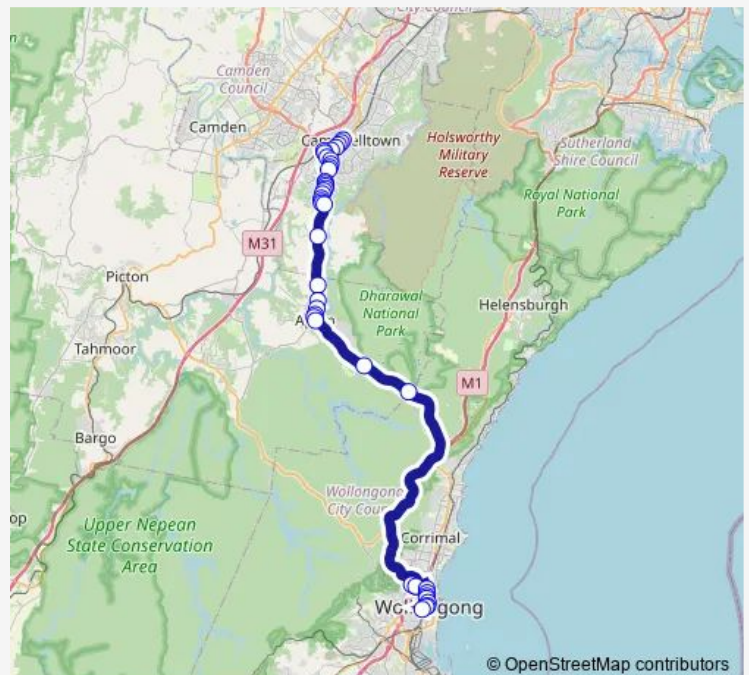

Bus 887 Campbelltown to Wollongong via Appin

[Go to website](#)

Direction

Toggerai St Opp St James Pl — Campbelltown Station, Stand B

17 stops

[Open route schedule](#)

Toggerai St Opp St James Pl

Toggerai St Opp Glebe Cl

St Marks Anglican Church, Church St

Appin Rd Opp St Bede's Catholic Church

Appin Rd At Macquariedale Rd

Appin Public School, Appin Rd

Appin Rd Before Rixon Rd

Appin Rd After Armstrong Rd

Appin Rd Opp Lyasghts Rd

Appin Rd (Beulah Farm Inbound)

Oswald Reserve, Appin Rd

Appin Rd Opp Woodland Rd

Appin Rd Before Therry Rd

Apex Park, Oxley St

Dumaresq St After Oxley St

Dumaresq St Before Hurley St

Campbelltown Station, Stand B

Route schedule

Toggerai St Opp St James Pl — Campbelltown Station, Stand B

Monday	15:56
Tuesday	15:56
Wednesday	15:56
Thursday	15:56
Friday	—
Saturday	—
Sunday	—

Route info

Direction: Toggerai St Opp St James Pl

Stops: 17

Trip Duration: 0 hour 29 min

887 — Campbelltown to Wollongong via Appin