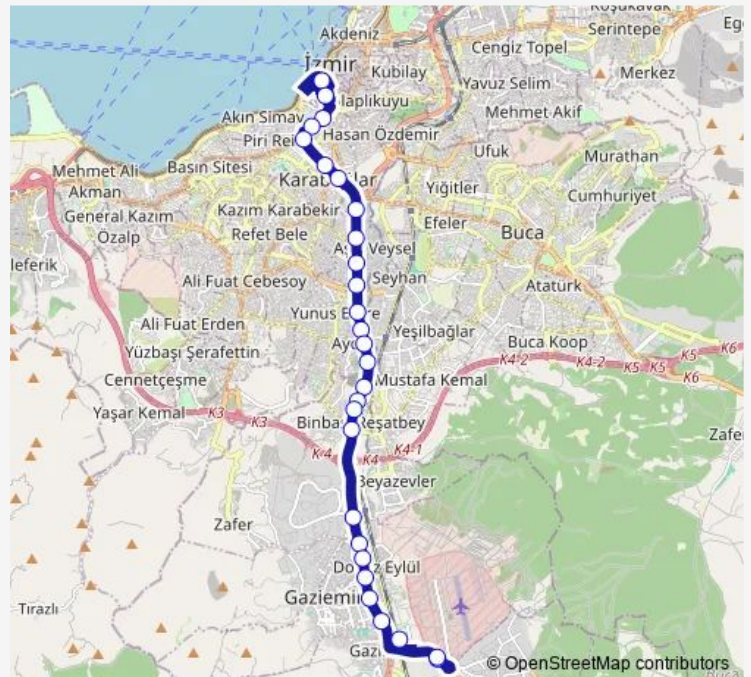

Thursday 00:00-23:15

Friday 00:00-23:15

Saturday 00:00-23:15

Sunday 00:00-23:15

Route info

Direction: Konak

Stops: 28

Trip Duration: 1 hour 4 min

Monday 06:05-23:15

Tuesday 06:05-23:15

Wednesday 06:05-23:15

Thursday 06:05-23:15

Friday 06:05-23:15

Saturday 06:05-23:15

Sunday 06:10-23:15

Route info