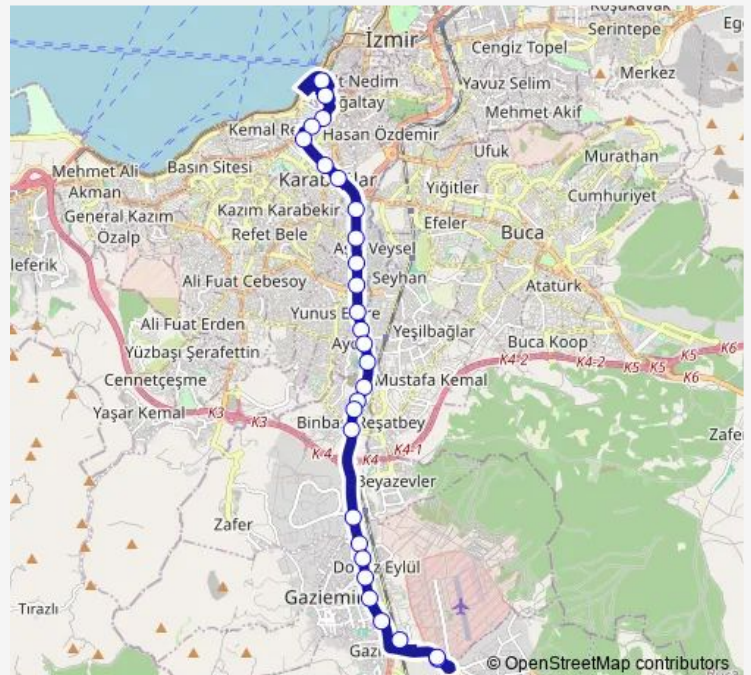

Saturday 06:05-23:15

Sunday 06:10-23:15

Route info

Direction: Sarnıç Aktarma Merkezi

Stops: 28

Trip Duration: 0 hour 58 min

■ 887 — Sarnıç Aktarma Merkezi - Konak

BusMaps

Wednesday 00:00-23:15

Thursday 00:00-23:15

Friday 00:00-23:15

Saturday 00:00-23:15

Sunday 00:00-23:15

Route info

Direction: Konak

Stops: 28