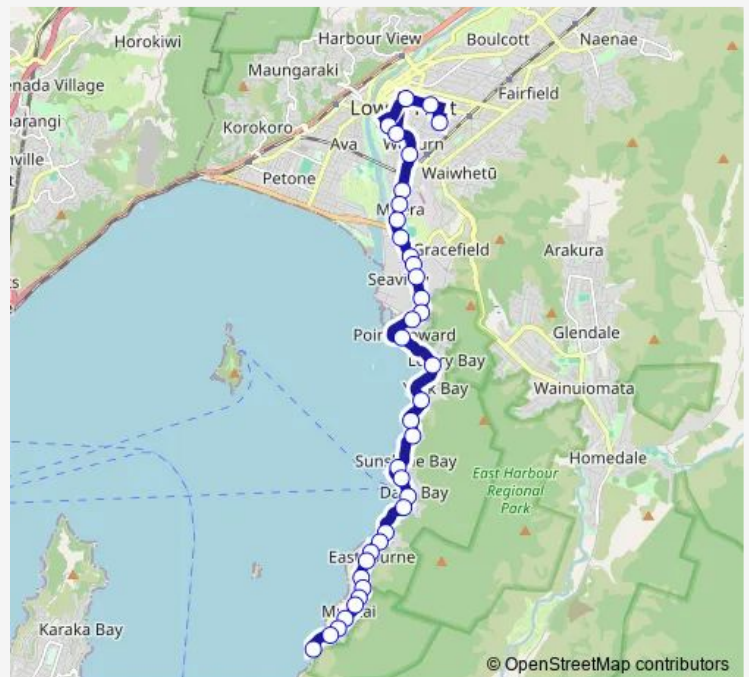

Randwick Road opposite Moera Shops

Randwick Road at Randwick School

Randwick Road (opposite 17)

Hutt Park - Seaview Road (near 1)

Seaview - Seaview Road (near 43)

Seaview Road (near 47)

Seaview Road opposite Barnes Street

Seaview Road at Gracefield Road

Seaview Road (near 105)

Seaview Marina - Marine Drive

Point Howard

Lowry Bay (near 230)

York Bay (near 305)

Mahina Bay - Rangioru Road

**Route schedule**

Hutt Intermediate School — Eastbourne - Muritai Road (near 497)

Monday	15:10
Tuesday	15:10
Wednesday	15:10
Thursday	15:10
Friday	15:10
Saturday	—
Sunday	—

**Route info**

Direction: Hutt Intermediate School

Stops: 37

Trip Duration: 0 hour 45 min

Mahina Bay (near 445)

Sunshine Bay (near 517)

Marine Parade at Ferry Road

Marine Drive opposite Days Bay Wharf

Days Bay at Moana Road

Muritai Road at Marine Parade (near 79)