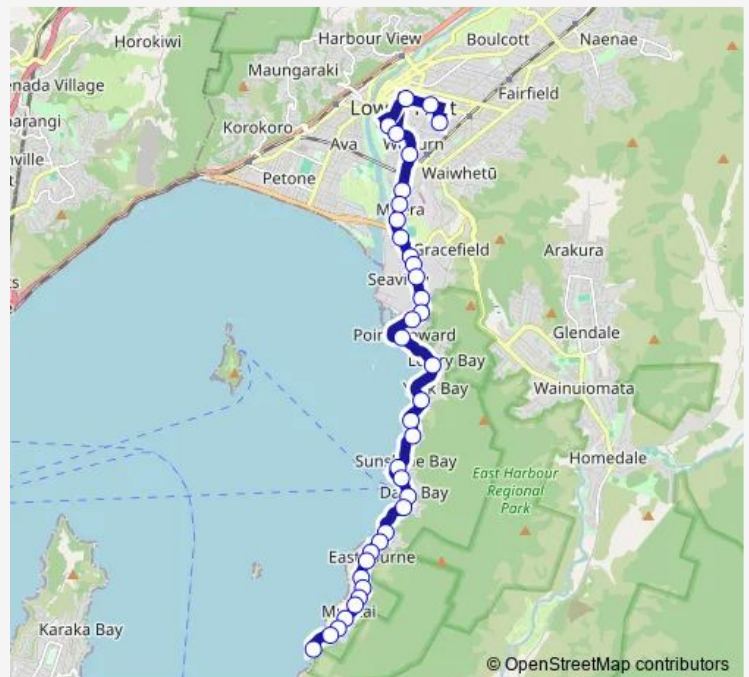

Randwick Road opposite Moera Shops

Randwick Road at Randwick School

Randwick Road (opposite 17)

Hutt Park - Seaview Road (near 1)

Seaview - Seaview Road (near 43)

Seaview Road (near 47)

Seaview Road opposite Barnes Street

Seaview Road at Gracefield Road

Seaview Road (near 105)

Seaview Marina - Marine Drive

Point Howard

Lowry Bay (near 230)

York Bay (near 305)

Mahina Bay - Rangioru Road

Route schedule

Hutt Intermediate School — Eastbourne - Muritai Road (near 497)

Monday	15:10
Tuesday	15:10
Wednesday	15:10
Thursday	15:10
Friday	15:10
Saturday	—
Sunday	—

Route info

Direction: Hutt Intermediate School

Stops: 37

Trip Duration: 0 hour 45 min

Mahina Bay (near 445)

Sunshine Bay (near 517)

Marine Parade at Ferry Road

Marine Drive opposite Days Bay Wharf

Days Bay at Moana Road

Muritai Road at Marine Parade (near 79)

Muritai Road at Houhere Terrace (near 107)